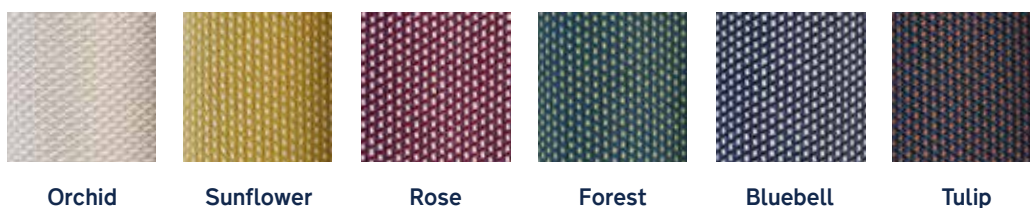

Orchid

Sunflower

Rose

Forest

Bluebell

Tulip

Suitable for all shade shapes and sizes, see page 4 for details.

Materials : Polyester

Acoustic Absorbancy : ●●●●●●

Price category : F

Innermost recommends:

Works best on large round & donut pendant and ceiling shapes.