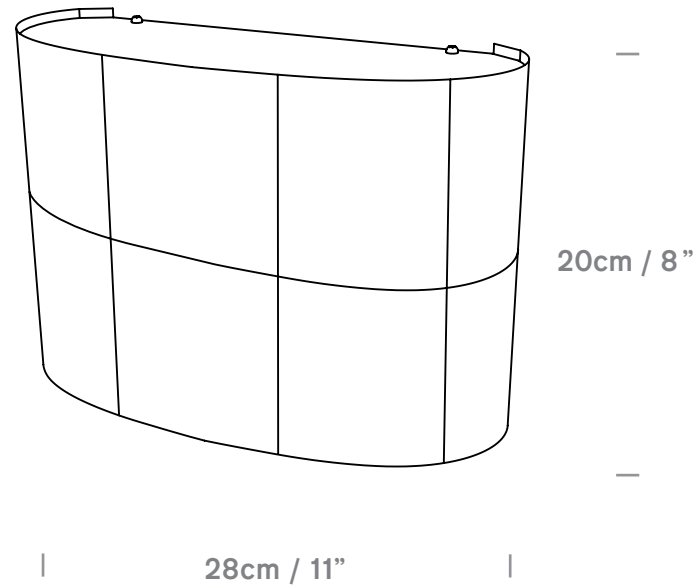

Lighthouse Wall

by innermost

innermost®

Lighthouse Wall
UK/EU WL028100
USA WL028300

innermost
LIGHTHOUSE WALL WL0281-00

 This luminaire is compatible with bulbs of the energy classes:

- A⁺⁺
- A⁺
- A
- B
- C
- D
- E

874/2012 

Product Category Wall Light

Material Polycarbonate and stainless steel

Projection From Wall 12cm / 4.75"

Lightsources

E27 UK/EU, Max 40W E26 USA, Max 40W

Recommended Bulb

LED globe bulbs 400 - 1000 lumen output and from 2700K (for warmer with more colour) up to 6000K (daylight)
Use an LED filament style bulb for a great retro effect!
600-900 lumen output with colour temperature 2200K - 2700K