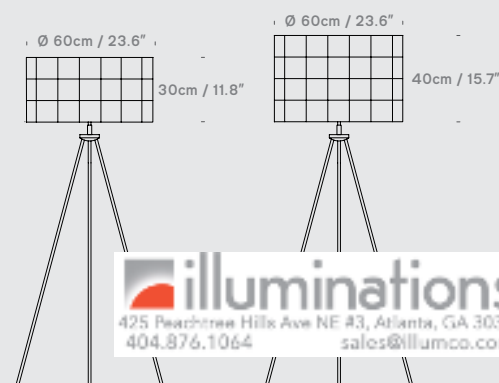

illuminations
425 Peachtree Hills Ave NE #3, Atlanta, GA 30305
404.876.1064 sales@illumco.com