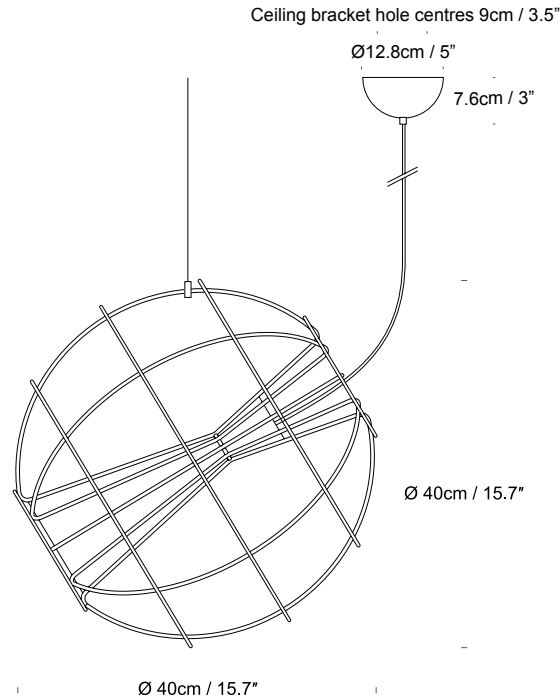

Latitude *by Flynn Talbot*

innermost®

Product Category Pendant
Material Aluminium & Steel

*supplied with lightsource

01-White/ 02-Black/ 08-Red

Latitude
 UK/EU PL089130XX
 USA PL089330XX

SPECIFICATION	Lightsource	Cable	Ceiling Rose
Latitude UK/EU PL089130XX USA PL089330XX	Integrated LED Source, Cree chip, chip life 30,000 hours 10W, 850lm, 2700K, CRI (Ra) >82 Beam Angle 60°, Dimmable via 0-10v +TRIAC dimmer	4m/ 157.5" Braided cable colour matches product colour	Ceiling rose colour matches product colour