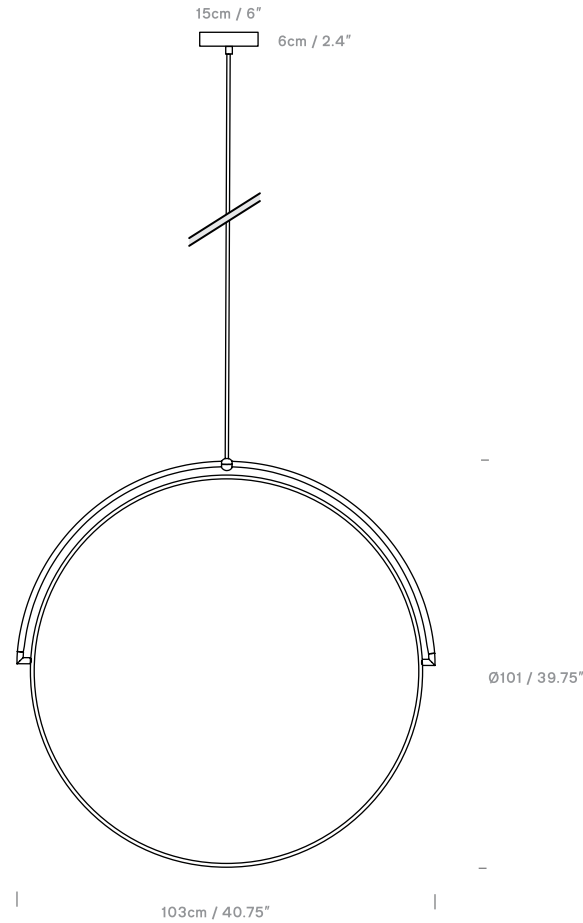

**Kepler 65**  
UK/EU PK04914502  
USA PK04934502

**Kepler 95**  
UK/EU PK04915802  
USA PK04935802

**innermost**

KEPLER PK0491XX-02

This luminaire contains built-in LED lamps

A++
A+
A
B
C
D
E

}

LED

This lamp cannot be changed in the luminaire.

874/2012

**Product Category**

**Material** Polycarbonate, steel, Mirco-weave fabric

**Cable** 4m PVC Cable + optional 3x0.5m rod for fixed mounting

**Ceiling Rose** Black cylindrical

**Lightsource**

Kepler 65 UK/EU 240v, USA 120v, 10.5W, 1100 Lumen LED Unit  
 Kepler 95 UK/EU 240v, USA 120v, 15W, 1600 Lumen LED Unit  
 CE certified, CRI 80, Triac / Lutron Dimmable  
 1100 / 1600 Lumen 2700K LED Unit  
 120° Beam Angle

**Other**

Maximum thickness at ball joint 3cm / 1.25"