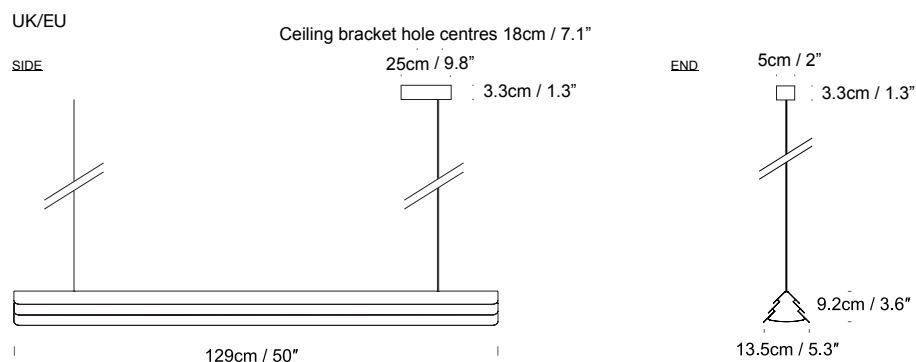

Product Category
Material

Pendant
Aluminium
& Polycarbonate

*supplied with lightsource

01-White/ 08-Red

Gable
UK/EU PG0391XX

Gable
USA PG0393XX

SPECIFICATION	Lightsource	Cable	Ceiling Rose
Gable UK/EU PG0391XX	Integrated LED Source, Epistar chip, chip life 25,000 hours, 18W, 2300lm, 4000K, CRI (Ra)>80 Beam Angle 320°, Dimmable via 0-10v + TRIAC dimmer	4m/ 157.7" White Cable	White
Gable USA PG0393XX	Integrated LED Source, Epistar chip, chip life 25,000 hours, 18W, 2300lm, 4000K, CRI (Ra)>80 Beam Angle 320°, Dimmable via 0-10v + TRIAC dimmer	4m/ 157.7" White Cable	White