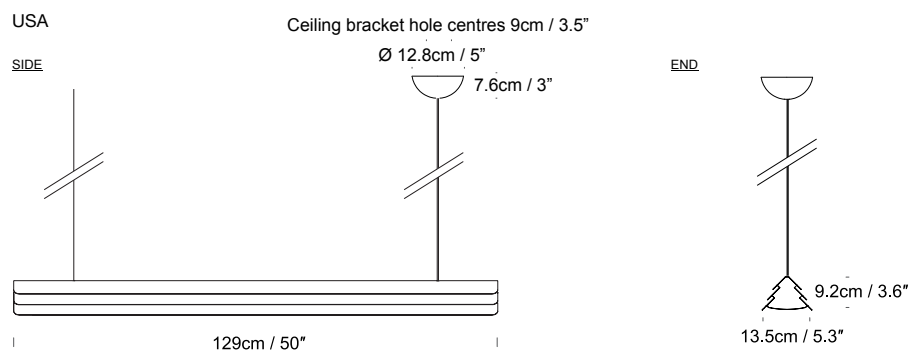

Product Category
Material

Pendant
Aluminium
& Polycarbonate

*supplied with lightsource

01-White/ 08-Red

Gable
UK/EU PG0391XX

Gable
USA PG0393XX

SPECIFICATION	Lightsource	Cable	Ceiling Rose
Gable UK/EU PG0391XX	Integrated LED Source, Epistar chip, chip life 25,000 hours, 18W, 2300lm, 4000K, CRI (Ra)>80 Beam Angle 320°, Dimmable via 0-10v + TRIAC dimmer	4m/ 157.7" White Cable	White
Gable USA PG0393XX	Integrated LED Source, Epistar chip, chip life 25,000 hours, 18W, 2300lm, 4000K, CRI (Ra)>80 Beam Angle 320°, Dimmable via 0-10v + TRIAC dimmer	4m/ 157.7" White Cable	White