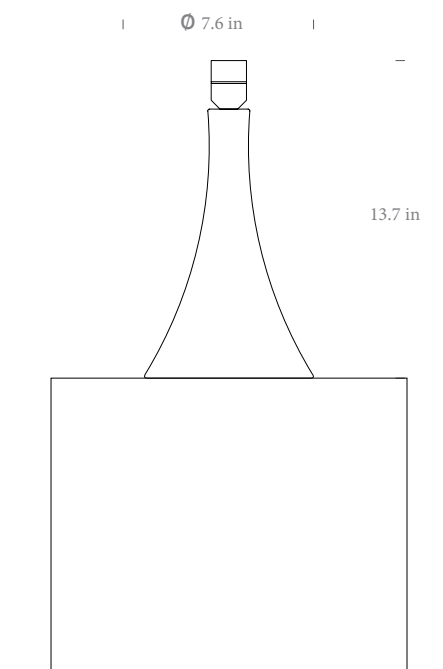

Trumpet

A reassuringly classic shape, our Trumpet table base is available in three elegant finishes. Pair with a small round shade and fabric to suit.

Trumpet 35

Materials : Steel

Colour : White / Chrome / Brass

Lightsource : E27 Max 15W LED (not included)

Cable : 30cm to inline rocker switch, 1.5m to plug, Clear PVC cable

Innermost recommends:

Small round shades between 11.8 in and 15.7 in. Lighthouse with Ch is a particular favourite.