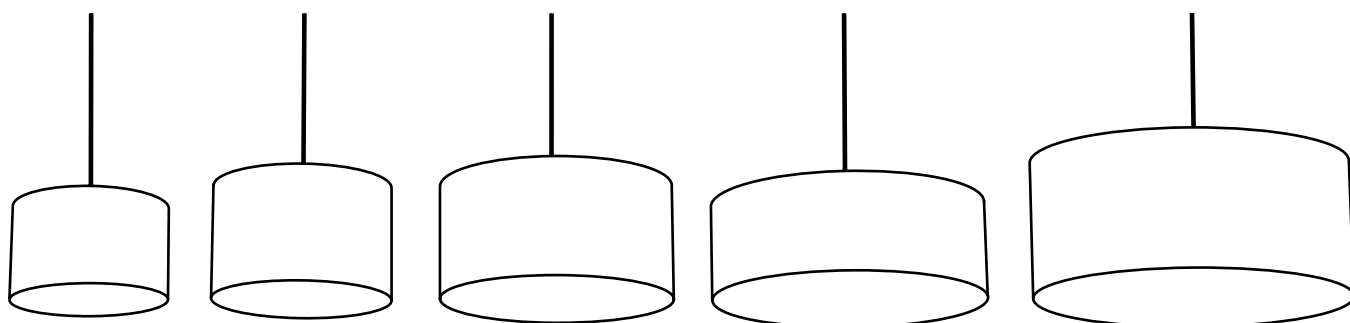

Small Drum

7.8 x 7

7.8 x 9.8

7.8 x 15.7

11.8 x 8.2

12.9 x 11.8

12.9 x 7.8

Sizes in (DxH)

Versatile cylindrical shades which work equally well with floor and table bases as they do as pendant or ceiling shades.

Large Drum

15.7 x 9.8

18.1 x 11.8

23.6 x 11.8

27.5 x 9.8

31.4 x 13.7

Sizes in (DxH)

CAE

Our most popular pendant electrics, the CAE fitting comes with an E27 ES bulbholder and 1.8m of cable which can easily be shortened to suit.

Available in two finishes as standard. Also available by special request; 20cm glass globe diffuser, multiple ceiling roses for shade clusters, longer cable lengths for higher ceilings and other cable colours.