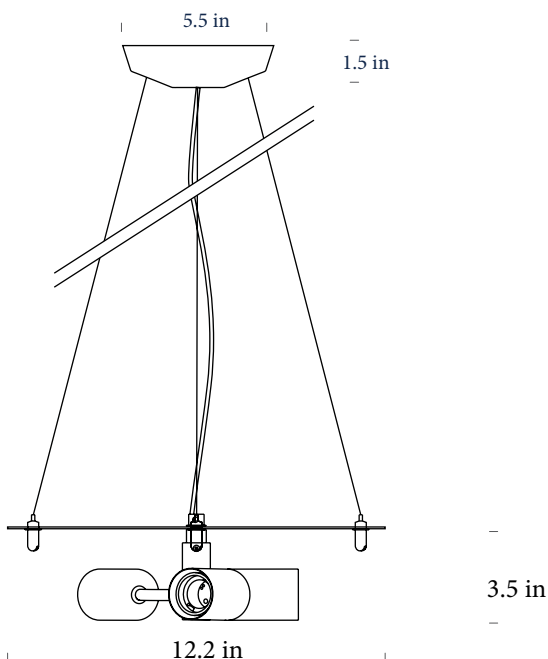

Small Drum

7.8 x 7

7.8 x 9.8

7.8 x 15.7

11.8 x 8.2

12.9 x 11.8

12.9 x 7.8

Sizes in (DxH)

Ceiling Rose : Hemisphere. Colour to match fitting

Cable : 1.8m

White- white PVC cable

Satin Nickel- clear PVC cable

USA Spec available on request

 **illuminaitions**

425 Peachtree Hills Ave. NE #3 Atlanta, GA 30305
404.876.1064 sales@illumco.com

3CAE

Recommended for use with round shades of diameters of 60cm or more, the 3CAE has 3 E27 ES bulbholders and a tensile wire hanging kit that makes installation and levelling very easy.

3 CAE27 White 4m