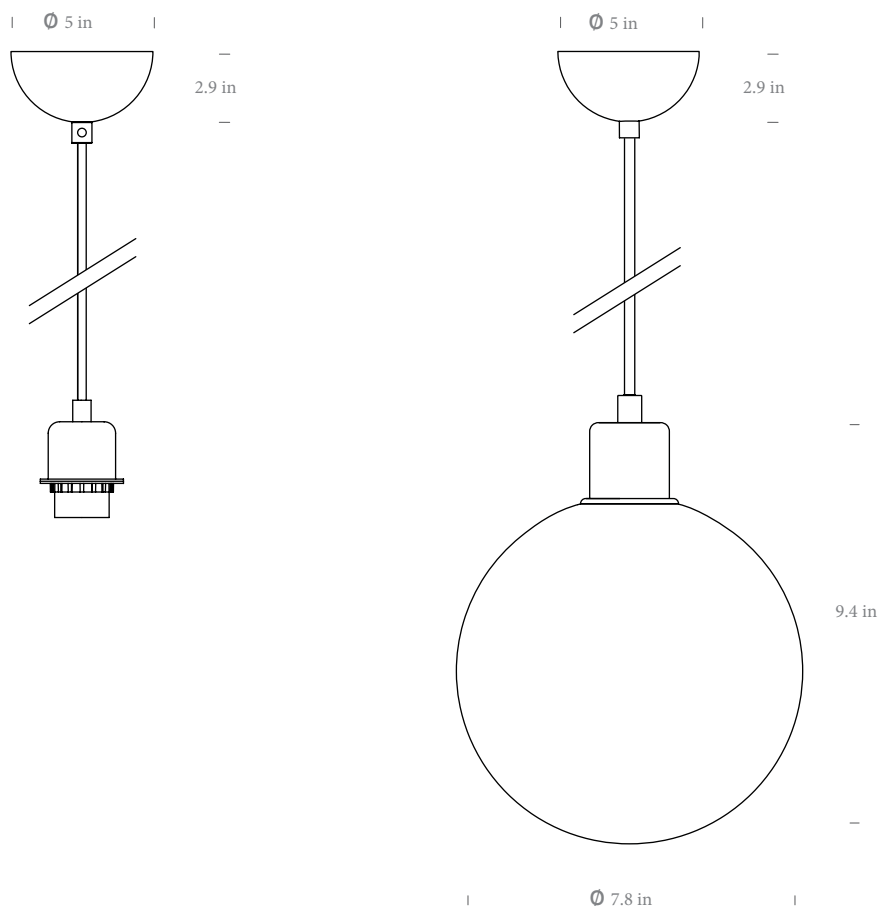

Small Drum

7.8 x 7

7.8 x 9.8

7.8 x 15.7

11.8 x 8.2

12.9 x 11.8

12.9 x 7.8

Sizes in (DxH)

Versatile cylindrical shades which work equally well with floor and table bases as they do as pendant or ceiling shades.

Large Drum

15.7 x 9.8

18.1 x 11.8

23.6 x 11.8

27.5 x 9.8

31.4 x 13.7

Sizes in (DxH)

CAE

Our most popular pendant electrics, the CAE fitting comes with an E27 ES bulbholder and 1.8m of cable which can easily be shortened to suit.

Available in two finishes as standard. Also available by special request; 20cm glass globe diffuser, multiple ceiling roses for shade clusters, longer cable lengths for higher ceilings and other cable colours.

Ceiling Rose : Hemisphere. Colour to match fitting

Cable : 1.8m

White- white PVC cable

Satin Nickel- clear PVC cable

USA Spec available on request

 **illuminaitions**

425 Peachtree Hills Ave. NE #3 Atlanta, GA 30305
404.876.1064 sales@illumco.com