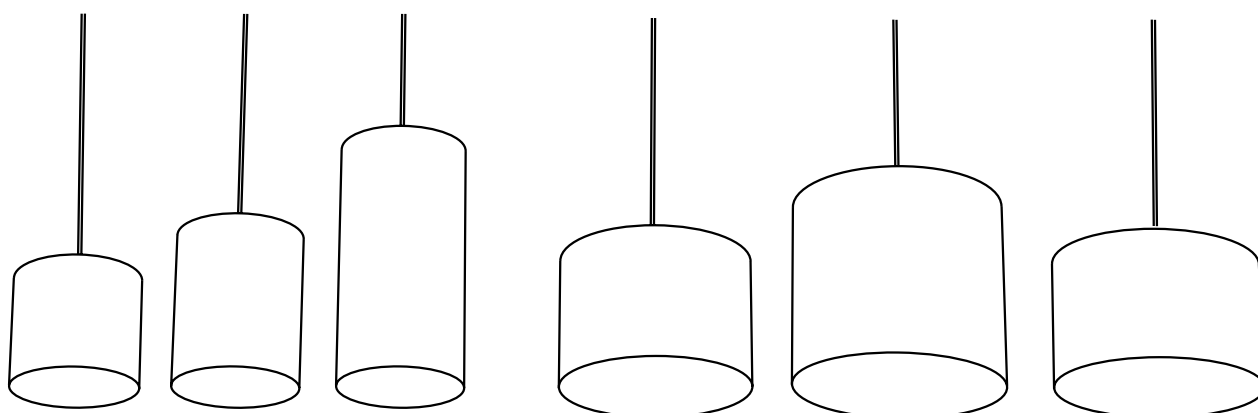

Small Drum

7.8 x 7

7.8 x 9.8

7.8 x 15.7

11.8 x 8.2

12.9 x 11.8

12.9 x 7.8

Sizes in (DxH)

Versatile cylindrical shades which work equally well with floor and table bases as they do as pendant or ceiling shades.

Large Drum

15.7 x 9.8

18.1 x 11.8

23.6 x 11.8

27.5 x 9.8

31.4 x 13.7

Sizes in (DxH)

CAE

Our most popular pendant electrics, the CAE fitting comes with an E27 ES bulbholder and 1.8m of cable which can easily be shortened to suit.

Available in two finishes as standard. Also available by special request; 20cm glass globe diffuser, multiple ceiling roses for shade clusters, longer cable lengths for higher ceilings and other cable colours.