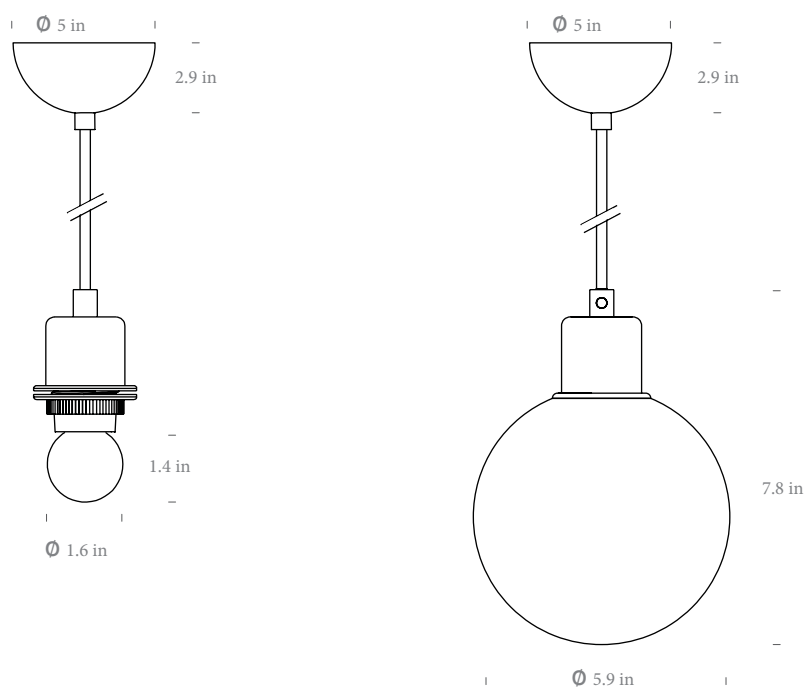

Small Drum

7.8 x 7

7.8 x 9.8

7.8 x 15.7

11.8 x 8.2

12.9 x 11.8

12.9 x 7.8

Sizes in (DxH)

Cable : 4m with 3 tensile wires

White- white PVC cable

Satin Nickel- clear PVC cable

 **illumination**s

425 Peachtree Hills Ave. NE #3 Atlanta, GA 30305
404.876.1064 sales@illumco.com

DropLED Fitting

An evolution of the traditional ceiling assembly, DropLED gives all pendants a dedicated LED option. The simple, dimmable LED module does not require complicated installation and consumes minimal energy while providing beautiful lighting.

DropLED fits any standard E27 shade and comes with 2 lens options that can be easily clipped on to achieve the preferred lighting effect.

DropLED

**DropLED
with 15cm glass diffuser**

Materials : Stainless Steel