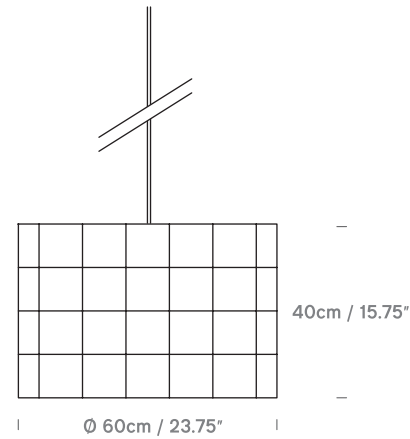

**Lighthouse 30\*20**  
SL02911000

**Lighthouse 30\*30**  
SL02912000

**Lighthouse 46\*30**  
SL02913000

**Lighthouse 60\*30**  
SL03914500 (with diffuser)

**Lighthouse 60\*40**  
SL02914000  
SL03914000 (with diffuser)

**innermost**  
LIGHTHOUSE SL0291XX-00

This luminaire is compatible with bulbs of the energy classes:

- 
- 
- 
- 
- 
- 
- 

874/2012

**Product Category**

Pendant

**Material**

Polycarbonate