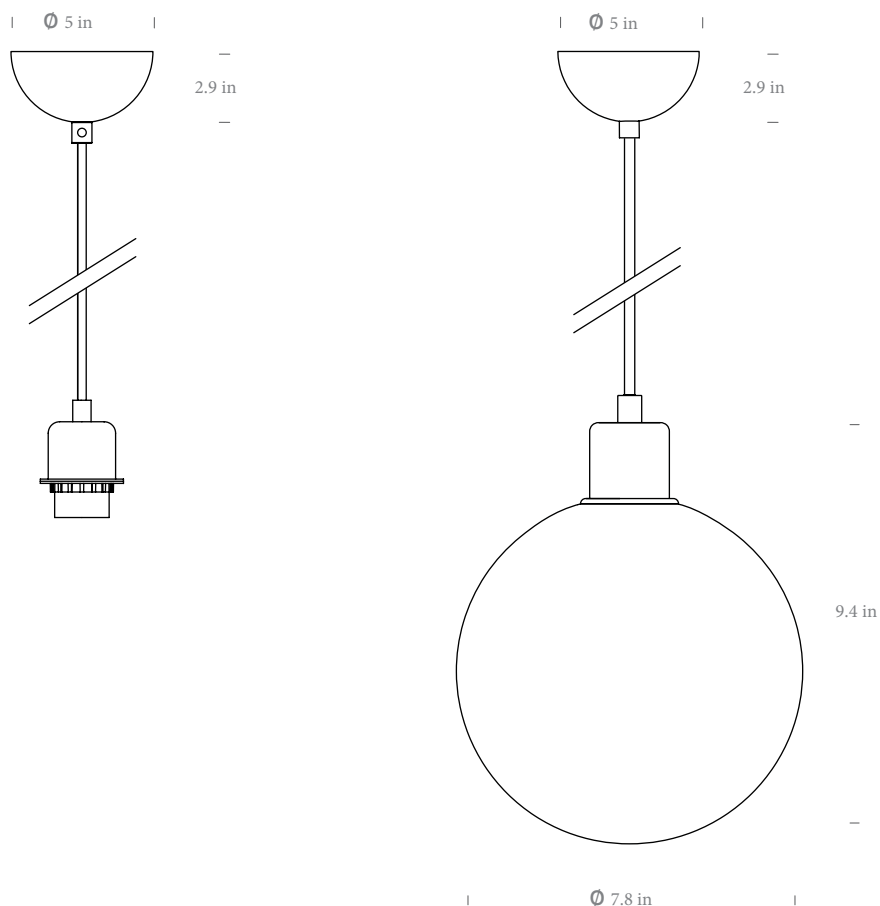

CAE

Our most popular pendant electrics, the CAE fitting comes with an E27 ES bulbholder and 1.8m of cable which can easily be shortened to suit.

Available in two finishes as standard. Also available by special request; 20cm glass globe diffuser, multiple ceiling roses for shade clusters, longer cable lengths for higher ceilings and other cable colours.

CAE27

CAE27
with 20cm frosted glass globe

Materials : Stainless Steel

Colour : White / Satin Nickel

Lightsource : E27 Max 15W LED (not included)

Recommended Bulb : LED bulbs 400 - 1000 lumen output and from 2700K

Ceiling Rose : Hemisphere. Colour to match fitting

Cable : 1.8m

White- white PVC cable

Satin Nickel- clear PVC cable

USA Spec available on request

illuminaTions

425 Peachtree Hills Ave. NE #3 Atlanta, GA 30305
404.876.1064 sales@illumco.com