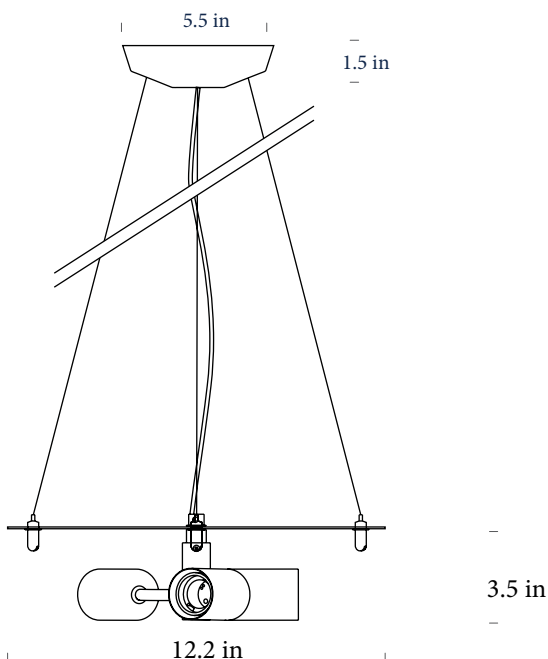

## Small Drum

7.8 x 7

7.8 x 9.8

7.8 x 15.7

11.8 x 8.2

12.9 x 11.8

12.9 x 7.8

Sizes in (DxH)

**Ceiling Rose :** Hemisphere. Colour to match fitting

**Cable :** 1.8m

White- white PVC cable

Satin Nickel- clear PVC cable

**USA Spec available on request**

 **illuminaTions**

425 Peachtree Hills Ave. NE #3 Atlanta, GA 30305  
404.876.1064 sales@illumco.com

# 3CAE

Recommended for use with round shades of diameters of 60cm or more, the 3CAE has 3 E27 ES bulbholders and a tensile wire hanging kit that makes installation and levelling very easy.

**3 CAE27 White 4m**