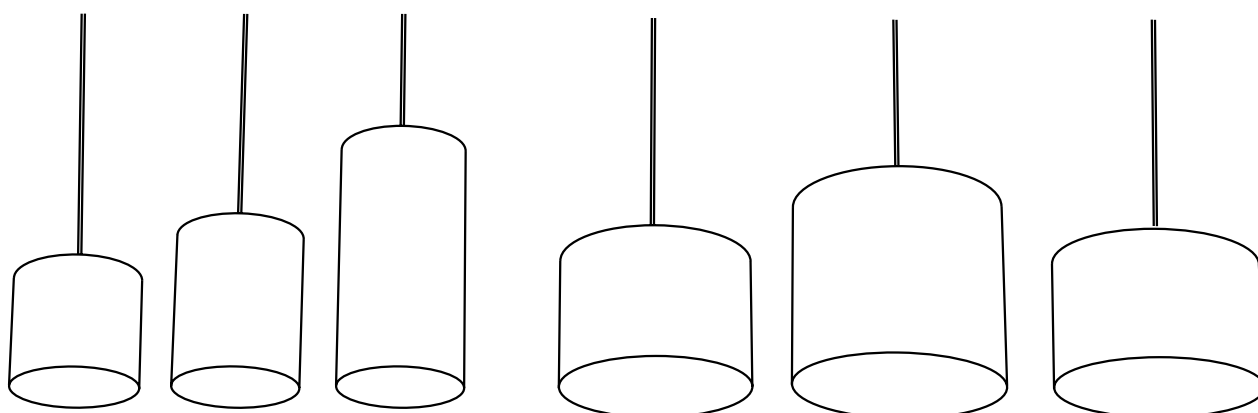

## Small Drum

7.8 x 7

7.8 x 9.8

7.8 x 15.7

11.8 x 8.2

12.9 x 11.8

12.9 x 7.8

Sizes in (DxH)

Versatile cylindrical shades which work equally well with floor and table bases as they do as pendant or ceiling shades.

## Large Drum

15.7 x 9.8

18.1 x 11.8

23.6 x 11.8

27.5 x 9.8

31.4 x 13.7

Sizes in (DxH)

Most suited for larger spaces. Can also be used with floor bases (except the 70) or with our ceiling fitting.