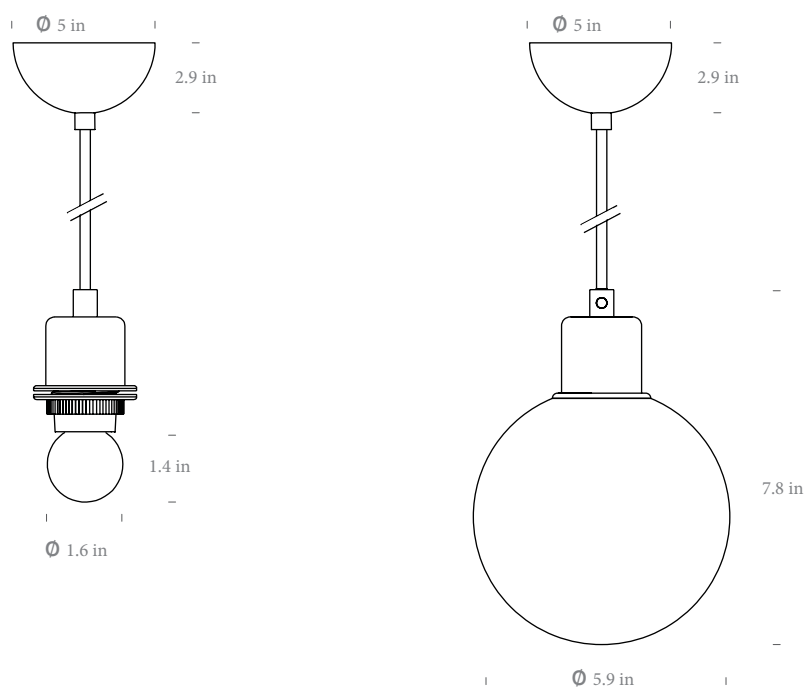

DropLED Fitting

An evolution of the traditional ceiling assembly, DropLED gives all pendants a dedicated LED option. The simple, dimmable LED module does not require complicated installation and consumes minimal energy while providing beautiful lighting.

DropLED fits any standard E27 shade and comes with 2 lens options that can be easily clipped on to achieve the preferred lighting effect.

DropLED

**DropLED
with 15cm glass diffuser**

Materials : Stainless Steel

Colour : White / Satin Nickel / Black

Lightsource : Integrated 12W AC LED Unit, 900 lumen, 3000K,
CRI 90, dimmable via Triac / Lutron chip life 30,000 hrs,
compatible with Casambi bluetooth control system

Ceiling Rose : Hemisphere. Colour to match fitting

Cable : 4m

White- white PVC cable
Satin Nickel- clear PVC cable
Black- black PVC cable

USA Spec available on request

illuminaTions

425 Peachtree Hills Ave. NE #3 Atlanta, GA 30305
404.876.1064 sales@illumco.com