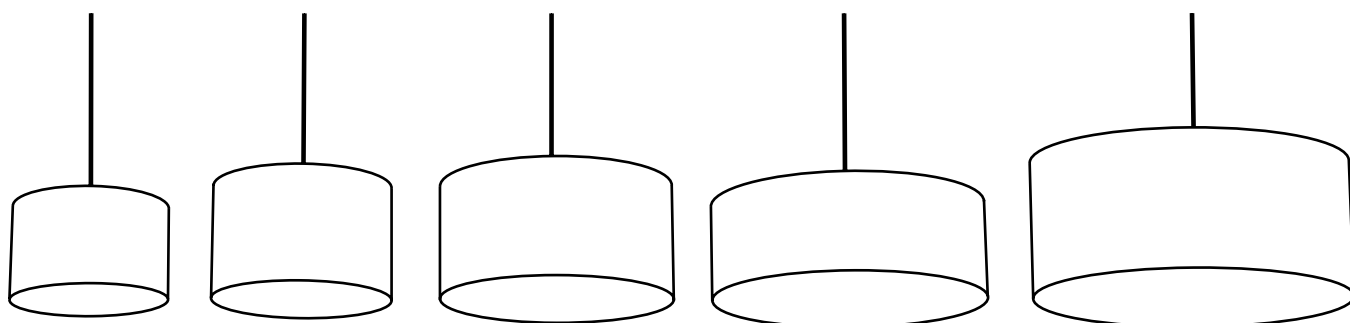

## Small Drum

7.8 x 7

7.8 x 9.8

7.8 x 15.7

11.8 x 8.2

12.9 x 11.8

12.9 x 7.8

Sizes in (DxH)

Versatile cylindrical shades which work equally well with floor and table bases as they do as pendant or ceiling shades.

## Large Drum

15.7 x 9.8

18.1 x 11.8

23.6 x 11.8

27.5 x 9.8

31.4 x 13.7

Sizes in (DxH)

Most suited for larger spaces. Can also be used with floor bases (except the 70) or with our ceiling fitting.