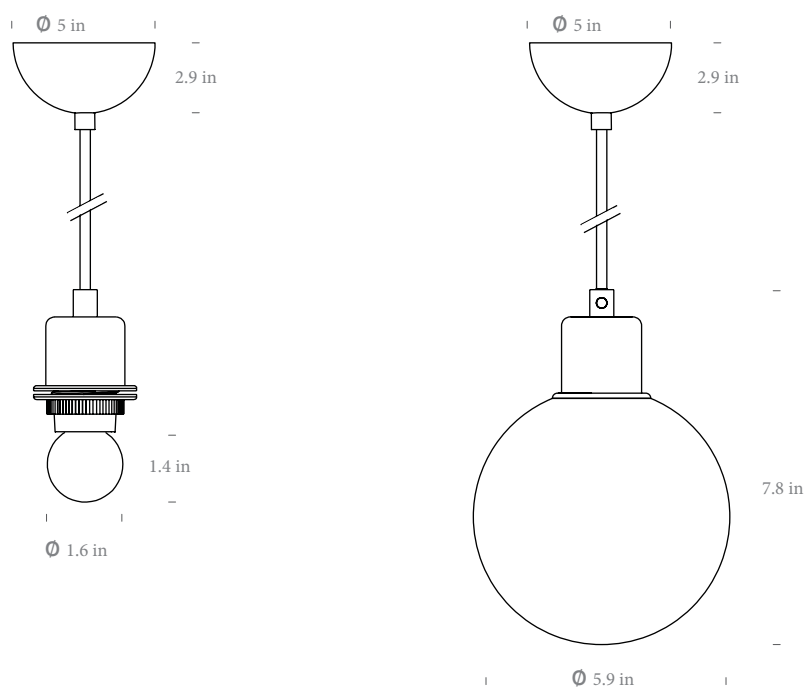

Small Drum

7.8 x 7

7.8 x 9.8

7.8 x 15.7

11.8 x 8.2

12.9 x 11.8

12.9 x 7.8

Sizes in (DxH)

CAE

Our most popular pendant electrics, the CAE fitting comes with an E27 ES bulbholder and 1.8m of cable which can easily be shortened to suit.

Available in two finishes as standard. Also available by special request; 20cm glass globe diffuser, multiple ceiling roses for shade clusters, longer cable lengths for higher ceilings and other cable colours.

Cable : 4m with 3 tensile wires

White- white PVC cable

Satin Nickel- clear PVC cable

DropLED Fitting

An evolution of the traditional ceiling assembly, DropLED gives all pendants a dedicated LED option. The simple, dimmable LED module does not require complicated installation and consumes minimal energy while providing beautiful lighting.

DropLED fits any standard E27 shade and comes with 2 lens options that can be easily clipped on to achieve the preferred lighting effect.

DropLED

**DropLED
with 15cm glass diffuser**

Materials : Stainless Steel