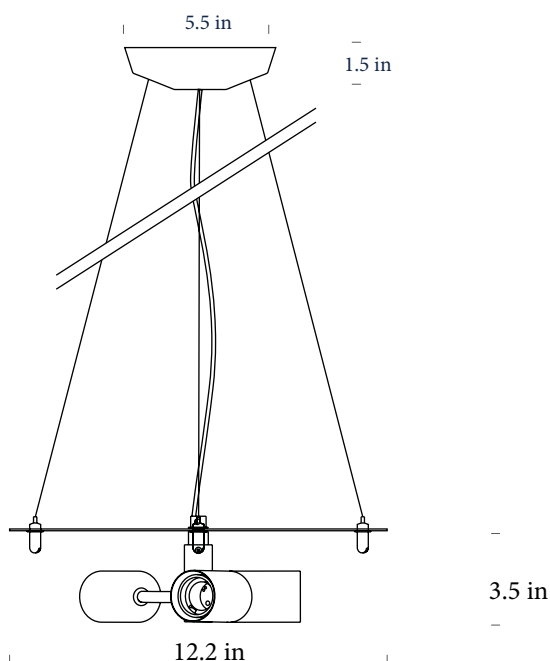

Small Drum

7.8 x 7

7.8 x 9.8

7.8 x 15.7

11.8 x 8.2

12.9 x 11.8

12.9 x 7.8

Sizes in (DxH)

Ceiling Rose : Hemisphere. Colour to match fitting

Cable : 1.8m

White- white PVC cable

Satin Nickel- clear PVC cable

USA Spec available on request

 **illuminaitions**

425 Peachtree Hills Ave. NE #3 Atlanta, GA 30305
404.876.1064 sales@illumco.com

3CAE

Recommended for use with round shades of diameters of 60cm or more, the 3CAE has 3 E27 ES bulbholders and a tensile wire hanging kit that makes installation and levelling very easy.

3 CAE27 White 4m