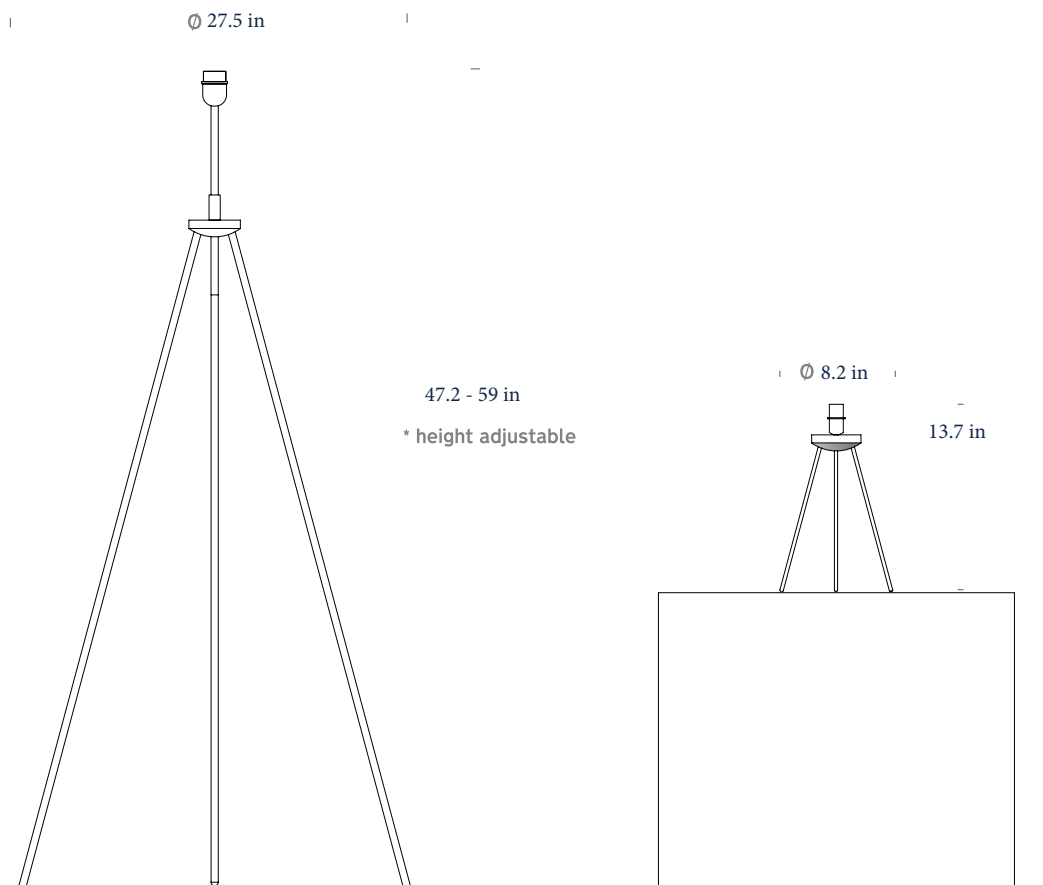

 **illuminaTions**
425 Peachtree Hills Ave. NE #3 Atlanta, GA 30305
404.876.1064 sales@illumco.com

Tripod

Our minimal Tripod base has a satin nickel finish and makes a great statement. The floor base has a height adjustable collar reaching from 120cm to 150cm for extra impact.

Tripod Floor

Tripod 35

Materials : Steel

Colour : Satin Nickel

Lightsource : E27 for Floor / E14 for Table both Max 15W LED (not included)

Cable : Tripod Floor: 1.5m to foot dimmer switch, 1.5m to plug, Clear PVC cable
 Tripod 35: 80cm to inline rocker switch, 1.5m to plug, Clear PVC cable

Innermost recommends:

Looks great with all fabrics. Suggested diameters for the floor base 60cm, and for the table base between 30cm and 40cm.

Telford

Polyester

Our most versatile fabric, Telford, name after our home town, is available in 20 colours and looks great on all shapes and sizes.