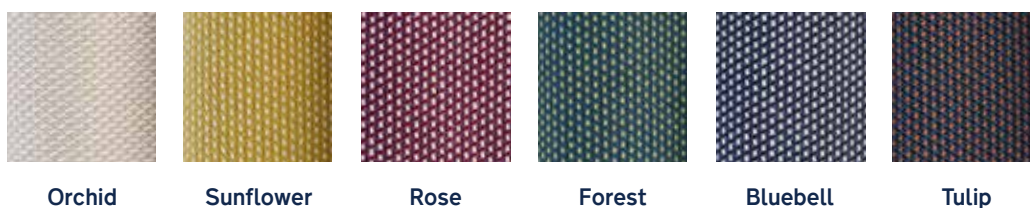

Orchid

Sunflower

Rose

Forest

Bluebell

Tulip

Suitable for all shade shapes and sizes, see page 4 for details.

Materials : Polyester

Acoustic Absorbancy : ●●●●●

Price category : F

Innermost recommends:

Works best on large round & donut pendant and ceiling shapes.