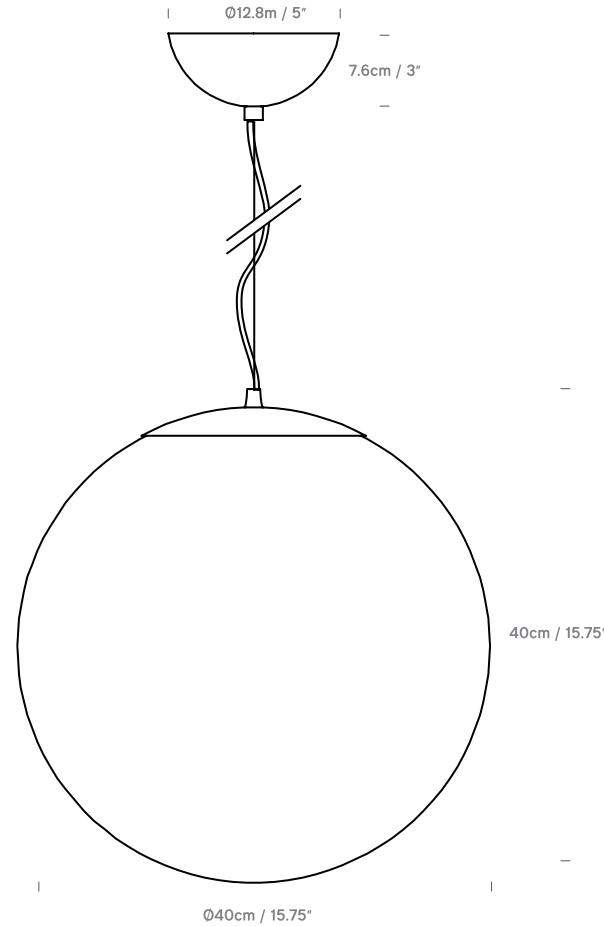

Drop 20
USA PD04931001

Drop 40
USA PD04932001

Drop 20 Weight

Individual Packing Size (cm x cm x cm)	25.5x25.5x34
Master Carton Packing size (cm x cm x cm)	54x54x38
Individual Net Weight (kgs)	1.1
Individual Gross Weight (kgs)	1.6

Drop 40 Weight

Individual Packing Size (cm x cm x cm)	48.5x48.5x58
Master Carton Packing size (cm x cm x cm)	48.5x48.5x58
Individual Net Weight (kgs)	2.8
Individual Gross Weight (kgs)	5.9

Product Category	Pendant
Material	Steel & glass
Cable	4m, White PVC cable
Ceiling Canopy	White hemisphere

Lightsource	USA E26 Max 100W (not included)
Recommended Bulb	LED globe bulbs 400 - 1000 lumen output and from 2700K (for warmer with more colour) up to 6000K (daylight)

Color	
	01 -White