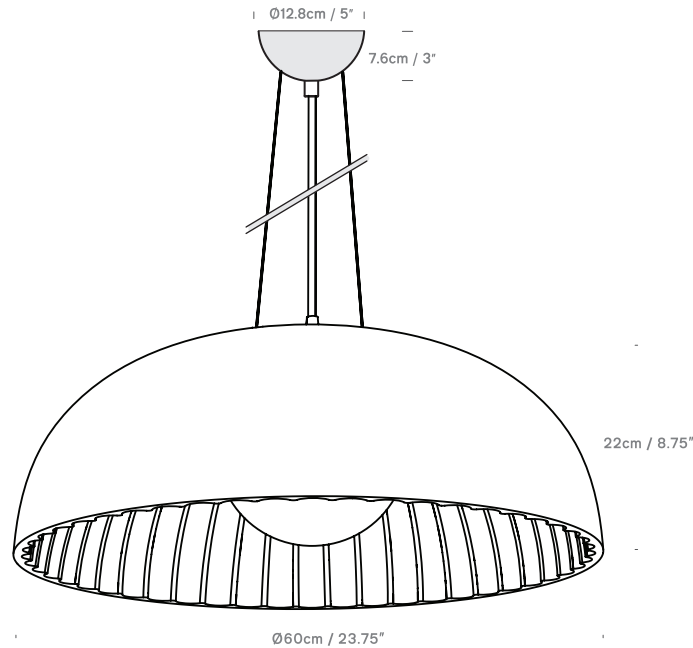

Doric 8
UK/EU PD059104XX
USA PD059304XX

Lightsource
UK/EU 220v USA 120v,
integrated LED AC 12W LED unit,
900 lumen, 3000K, CRI 90,
Triac / Lutron dimmable, CE/UL certified,
chip life 30,000 hrs

Doric 28
UK/EU PD059120XX
USA PD059320XX

Lightsource
UK/EU E27 Max 100W,
USA E26 Max 100W (not included)

Doric 60
UK/EU PD059140XX
USA PD059340XX

Lightsource
UK/EU E27 Max 100W,
USA E26 Max 100W (not included)

innermost
DORIC 8 PD059104-XX

This luminaire contains built-in LED lamps