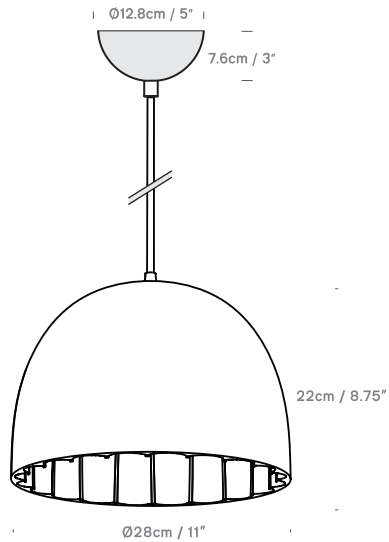

Doric 8
UK/EU PD059104XX
USA PD059304XX

Lightsource
UK/EU 220v USA 120v,
integrated LED AC 12W LED unit,
900 lumen, 3000K, CRI 90,
Triac / Lutron dimmable, CE/UL certified,
chip life 30,000 hrs

Doric 28
UK/EU PD059120XX
USA PD059320XX

Lightsource
UK/EU E27 Max 100W,
USA E26 Max 100W (not included)

Doric 60
UK/EU PD059140XX
USA PD059340XX

Lightsource
UK/EU E27 Max 100W,
USA E26 Max 100W (not included)

innermost
DORIC 8 PD059104-XX

This luminaire contains built-in LED lamps