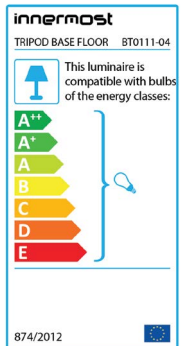

Tripod Base by innermost

innermost®

Product Category
Material

Base
Steel

SN Satin Nickel- 04

Tripod Base ³⁵
UK/EU BT012104
USA BT012304

Tripod Base ^{FLOOR}
UK/EU BT011104
USA BT011304

| SPECIFICATION | Lightsource | Cable | Switch |
|---|---|--|---------------|
| Tripod Base ³⁵ UK/EU BT012104 USA BT012304 | UK/EU E14, Max 60W USA E26, Max 10W | 80cm/ 31.5" to switch, 1.5m/ 59" to plug. Clear cable | Inline rocker |
| Tripod Base ^{FLOOR} UK/EU BT011104 USA BT011304 | UK/EU E27, Max 100W USA E26, Max 15W | 1.5m/ 59.1" to switch, 1.5m/ 59" to plug. Clear cable | Foot switch |

Natural- 06

Cork 20*40
SC059120XX

Cork 46*30
SC059130XX

SPECIFICATION

Lightsource

Cork 20*40
SC059120XX

UK/EU, Max 40W USA, Max 8W
Recommended bulb: LED Globe Bulbs 400 - 1000 Lumen output and from 2700K (for warmer with more colour) up to 6000K (daylight)

Cork 46*30
SC059130XX

UK/EU, Max 100W USA, Max 15W
Recommended bulb: LED Globe Bulbs 400 - 1000 Lumen output and from 2700K (for warmer with more colour) up to 6000K (daylight)