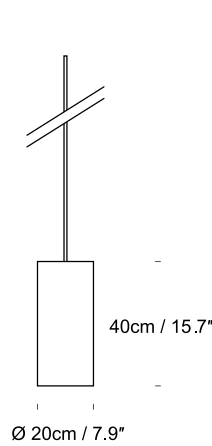

Tripod Base by innermost

innermost®

Product Category
Material

Base
Steel

SN Satin Nickel- 04

Tripod Base ³⁵
UK/EU BT012104
USA BT012304

Tripod Base ^{FLOOR}
UK/EU BT011104
USA BT011304

| SPECIFICATION | Lightsource | Cable | Switch |
|---|---|--|---------------|
| Tripod Base ³⁵ UK/EU BT012104 USA BT012304 | UK/EU E14, Max 60W USA E26, Max 10W | 80cm/ 31.5" to switch, 1.5m/ 59" to plug. Clear cable | Inline rocker |
| Tripod Base ^{FLOOR} UK/EU BT011104 USA BT011304 | UK/EU E27, Max 100W USA E26, Max 15W | 1.5m/ 59.1" to switch, 1.5m/ 59" to plug. Clear cable | Foot switch |

Natural- 06

Cork 20*40
SC059120XX

Cork 46*30
SC059130XX

SPECIFICATION

Lightsource

Cork 20*40
SC059120XX

UK/EU, Max 40W USA, Max 8W
Recommended bulb: LED Globe Bulbs 400 - 1000 Lumen output and from 2700K (for warmer with more colour) up to 6000K (daylight)

Cork 46*30
SC059130XX

UK/EU, Max 100W USA, Max 15W
Recommended bulb: LED Globe Bulbs 400 - 1000 Lumen output and from 2700K (for warmer with more colour) up to 6000K (daylight)