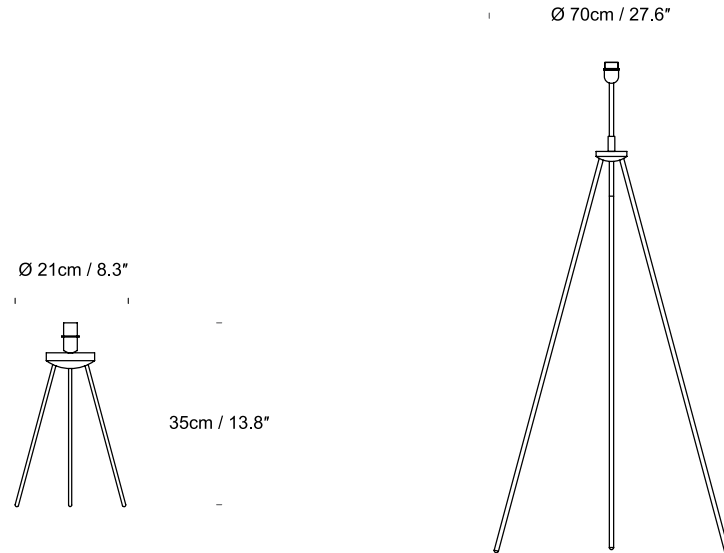

Tripod Base by innermost

innermost®

Product Category
Material

Base
Steel

SN Satin Nickel- 04

Tripod Base ³⁵
UK/EU BT012104
USA BT012304

Tripod Base ^{FLOOR}
UK/EU BT011104
USA BT011304

| SPECIFICATION | Lightsource | Cable | Switch |
|---|---|--|---------------|
| Tripod Base ³⁵ UK/EU BT012104 USA BT012304 | UK/EU E14, Max 60W USA E26, Max 10W | 80cm/ 31.5" to switch, 1.5m/ 59" to plug. Clear cable | Inline rocker |
| Tripod Base ^{FLOOR} UK/EU BT011104 USA BT011304 | UK/EU E27, Max 100W USA E26, Max 15W | 1.5m/ 59.1" to switch, 1.5m/ 59" to plug. Clear cable | Foot switch |

Natural- 06

Cork 20*40
SC059120XX

Cork 46*30
SC059130XX

SPECIFICATION

Lightsource

Cork 20*40
SC059120XX

UK/EU, Max 40W USA, Max 8W
Recommended bulb: LED Globe Bulbs 400 - 1000 Lumen output and from 2700K (for warmer with more colour) up to 6000K (daylight)

Cork 46*30
SC059130XX

UK/EU, Max 100W USA, Max 15W
Recommended bulb: LED Globe Bulbs 400 - 1000 Lumen output and from 2700K (for warmer with more colour) up to 6000K (daylight)