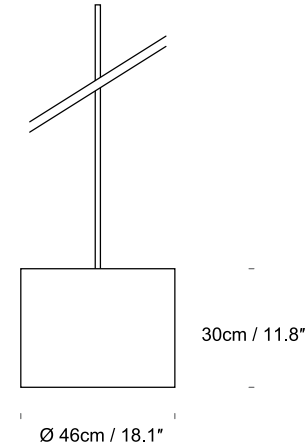

Tripod Base by innermost

innermost®

Product Category
Material

Base
Steel

SN Satin Nickel- 04

Tripod Base ³⁵
UK/EU BT012104
USA BT012304

Tripod Base ^{FLOOR}
UK/EU BT011104
USA BT011304

| SPECIFICATION | Lightsource | Cable | Switch |
|---|---|--|---------------|
| Tripod Base ³⁵ UK/EU BT012104 USA BT012304 | UK/EU E14, Max 60W USA E26, Max 10W | 80cm/ 31.5" to switch, 1.5m/ 59" to plug. Clear cable | Inline rocker |
| Tripod Base ^{FLOOR} UK/EU BT011104 USA BT011304 | UK/EU E27, Max 100W USA E26, Max 15W | 1.5m/ 59.1" to switch, 1.5m/ 59" to plug. Clear cable | Foot switch |

Natural- 06

Cork 20*40
SC059120XX

Cork 46*30
SC059130XX

SPECIFICATION

Lightsource

Cork 20*40
SC059120XX

UK/EU, Max 40W USA, Max 8W
Recommended bulb: LED Globe Bulbs 400 - 1000 Lumen output and from 2700K (for warmer with more colour) up to 6000K (daylight)

Cork 46*30
SC059130XX

UK/EU, Max 100W USA, Max 15W
Recommended bulb: LED Globe Bulbs 400 - 1000 Lumen output and from 2700K (for warmer with more colour) up to 6000K (daylight)