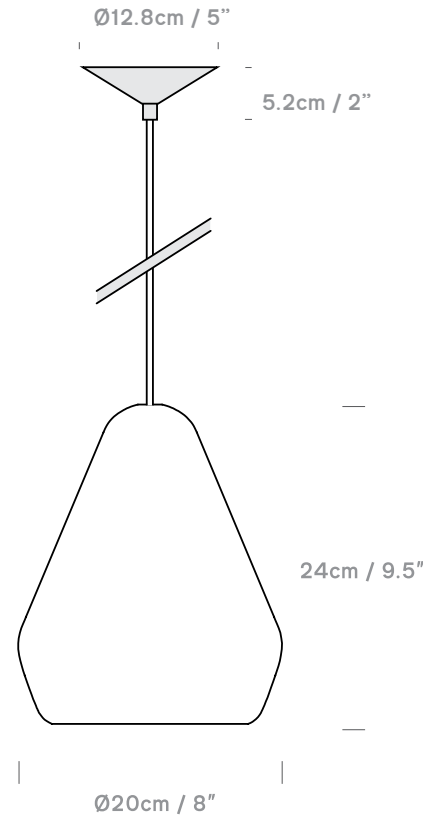

Core 15
USA PC089305-XX

Core 20
USA PC089310-XX

Core 15 Weight

Individual Packing Size (cm x cm x cm) 29.9x19.9x17.9

Core 20 Weight

Individual Packing Size (cm x cm x cm) 36.9x24.9x22.9

Product Category	Pendant
Material	Glass
Cable	4m. Clear - white braided cable Smoke - black braided cable
Ceiling Canopy	Clear - white conical Smoke - black conical

Lightsource
USA E26 Max 60W (not included)

Recommended Bulb
Filament or pearl LED globe dimmable bulbs 300 - 500 lumen output and colour temperature 2700K

Color	
	00 - Clear
	05 - Smoke