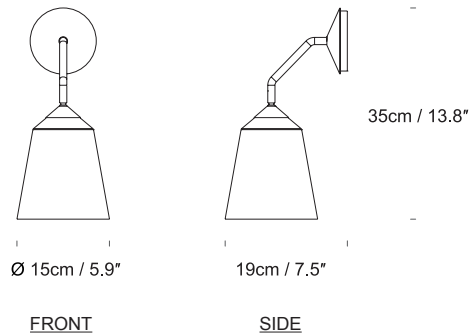

# Circus by Corinna Warm

**Product Category** Wall Light  
**Material** Aluminium

\*wall light supplied with lightsource

01- White with Antique Gold Interior/ 02- Black with Antique Gold Interior/ 04- Grey with Matt White Interior

-  White with Antique Gold Interior- 01
-  Black with Antique Gold Interior- 02
-  Grey with Matt White Interior- 04

**Circus** WALL SINGLE  
 UK/EU WC048120XX  
 USA WC048320XX

| SPECIFICATION   | Lightsource  |   |
|---|--|---|
| <b>Circus</b> WALL SINGLE<br>UK/EU WC048120XX<br>USA WC048320XX | UK/EU: Integrated LED Source, AC LED COB<br>Paragon chip, chip life 40,000 hours<br>7W, 535lm, 3000K, CRI (Ra) 80<br>Beam Angle 150° | USA: Integrated LED Source 5w 500lm<br>CRI (Ra) 80, Beam Angle 150°<br>0-10v dimmable |