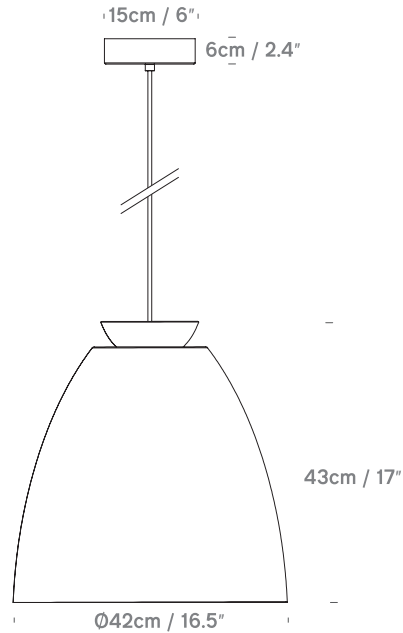

**Chelsea 18**  
USA PC109318-XX

**Chelsea 40**  
USA PC109340-XX

**Chelsea 56**  
USA PC109356-XX

**Product Category** Pendant  
**Material** Aluminium + Steel  
**Cable** Black - 4m Black Braided  
 All other colors - 4m White Braided  
**Ceiling Canopy** Cylinder  
 Color to match product

**Lightsource**  
 USA E26, Max 100W (not included)

**Recommended Bulb**  
 LED globe bulbs 400 - 1000 lumen output and from 2700K  
 (for warmer with more colour) up to 6000K (daylight)

**Color**

	01 -White		37 -Mint
	02 -Black		38 -Nude
			39 -Terracotta