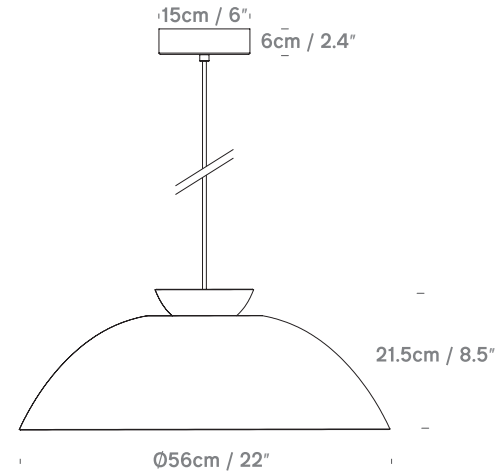

**Chelsea 18**  
USA PC109318-XX

**Chelsea 40**  
USA PC109340-XX

**Chelsea 56**  
USA PC109356-XX

**Product Category** Pendant  
**Material** Aluminium + Steel  
**Cable** Black - 4m Black Braided  
 All other colors - 4m White Braided  
**Ceiling Canopy** Cylinder  
 Color to match product

**Lightsource**  
 USA E26, Max 100W (not included)

**Recommended Bulb**  
 LED globe bulbs 400 - 1000 lumen output and from 2700K  
 (for warmer with more colour) up to 6000K (daylight)

**Color**

	01 -White		37 -Mint
	02 -Black		38 -Nude
			39 -Terracotta