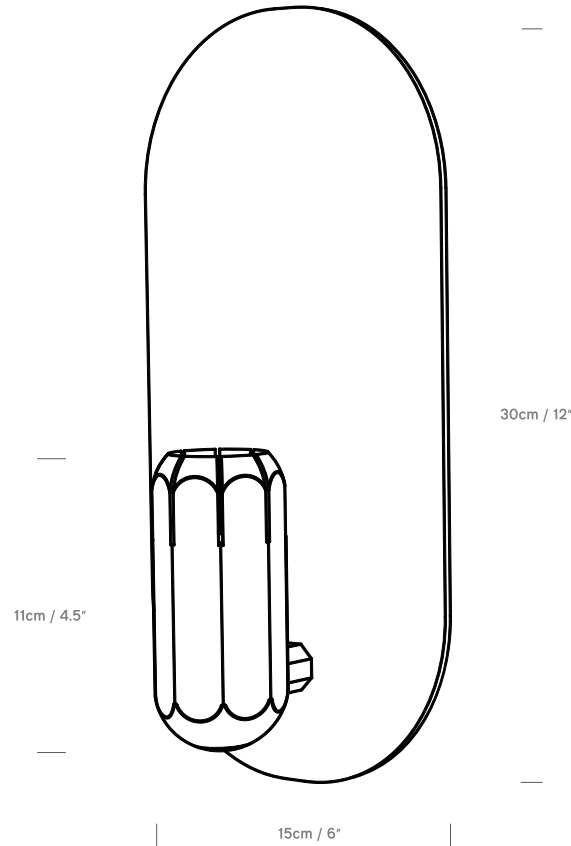

Brixton Wall

by James Bartlett

innermost®

Brixton Wall
UK/EU WB108105-XX
USA WB108305-XX

innermost
BRIXTON WALL WB108105-XX

 This luminaire contains built-in LED lamps

A++
A+
A
B
C
D
E

} LED

This lamp cannot be changed in the luminaire.

874/2012 

Product Category Wall Light
Material Aluminium
Project From Wall 9.5cm / 3.75" or 8cm / 3.25"

Lightsource
UK/EU 220v USA 120v
DC Integrated 6W LED 375/600 Lumen, 3000K, CRI 90,
Triac / Lutron Dimmable, CE/ETL certified.