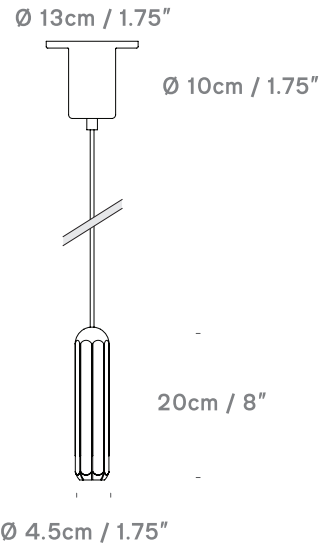

## Spot 11

UK/EU PB099105XX  
USA PB099305XX

Lightsource  
DC integrated 6W LED  
UK/EU 220v USA 120v

## Spot 20

UK/EU PB099120XX  
USA PB099320XX

Lightsource  
DC integrated 8W LED  
UK/EU 220v USA 120v