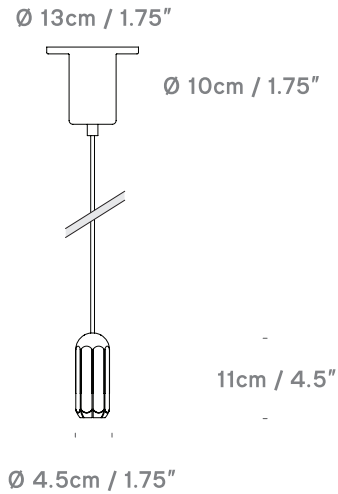

## Spot 11

UK/EU PB099105XX  
USA PB099305XX

Lightsource  
DC integrated 6W LED  
UK/EU 220v USA 120v

## Spot 20

UK/EU PB099120XX  
USA PB099320XX

Lightsource  
DC integrated 8W LED  
UK/EU 220v USA 120v