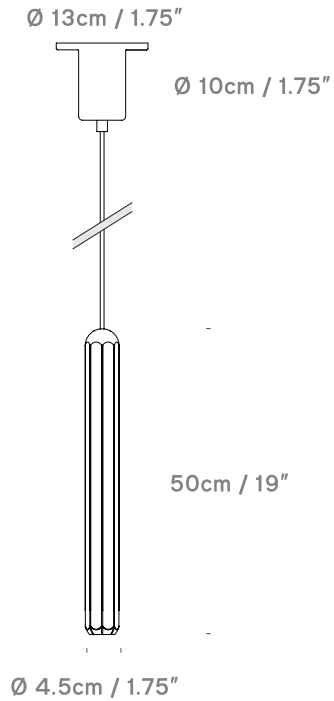

## Spot 11

UK/EU PB099105XX  
USA PB099305XX

Lightsource  
DC integrated 6W LED  
UK/EU 220v USA 120v

## Spot 20

UK/EU PB099120XX  
USA PB099320XX

Lightsource  
DC integrated 8W LED  
UK/EU 220v USA 120v

## Spot 50

UK/EU PB099150XX  
USA PB099350XX

Lightsource  
DC integrated 8W LED  
UK/EU 220v USA 120v

**innermost**  
BRIXTON SPOT PB0991XX-XX

 This luminaire contains built-in LED lamps

**A++**  
**A+**  
**A**  
**B**  
**C**  
**D**  
**E** } LED