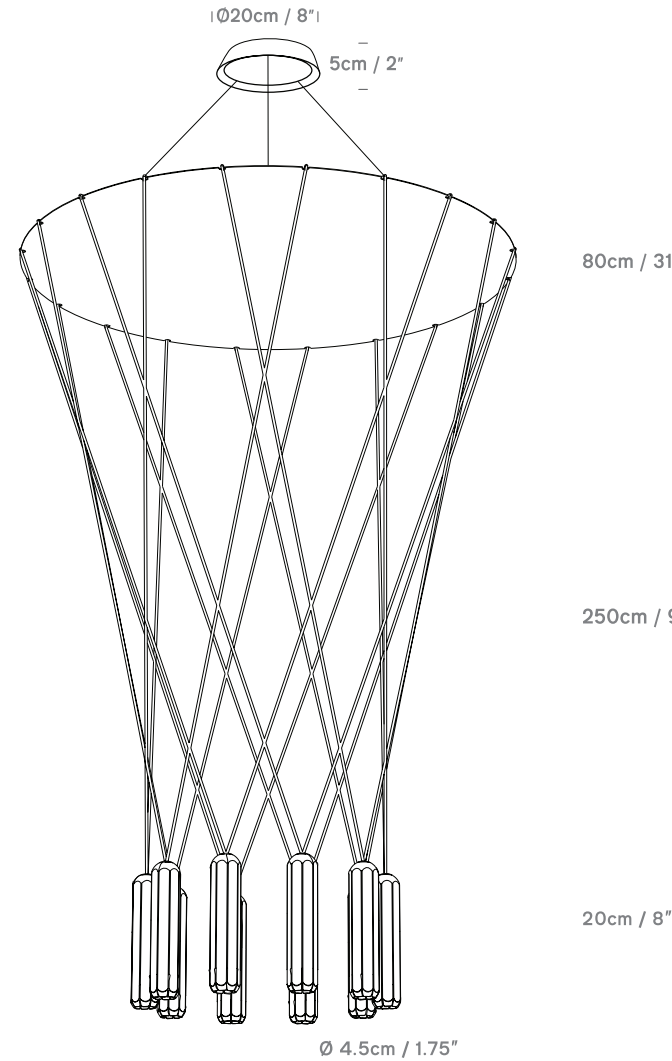

Brixton Spot Cluster

by James Bartlett

innermost®

Spot Cluster

UK/EU PB129150XX
USA PB129350XX

Lightsource

DC integrated 8W LED
UK/EU 220v USA 120v

80cm / 31.5"

250cm / 98"

20cm / 8"

Ø 4.5cm / 1.75"

innermost

BRIXTON CLUSTER PB129150-XX

This luminaire contains built-in LED lamps

A++

A+

874/2012

Product Category

Pendant

Material

Aluminium and stainless steel

Ceiling Rose

White cylindrical

Cable

4m. White - white matt PVC
Copper and Graphite- black matt PVC

Lightsource

UK/EU 220v USA 120v
10x DC Integrated 8W LED 375/600 Lumen, 3000K, CRI 90,
Triac / Lutron Dimmable, CE/ETL certified.

Color

01 - White