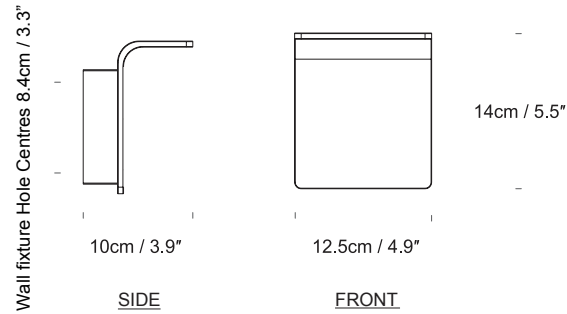

Bracket *by Steve Jones*

innermost®

Product Category
Material

Wall Light
Aluminium

Bracket
UK/EU WB088101
USA WB088301

SPECIFICATION

Lightsource

Bracket

UK/EU WB088101
USA WB088301

Integrated LED Source, Sharp Chip, chip life 30,000 hours, 13W, 1150lm, 3000K, CRI (Ra) 93, Beam Angle 120°
EU Dimmable via leading/ trailing-edge +TRIAC dimmer, US Dimmable via 0-10v + TRIAC dimmer