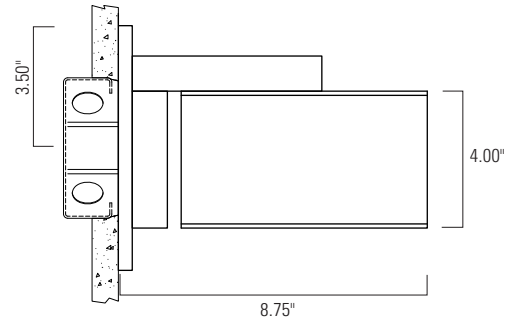

Timbale Large Sconce / TIML
 Brushed Aluminum / BA
 Shiny Opal Acrylic / AC

*WET LOCATION - OUTDOOR RATED

Timbale Small Sconce / TIMS
 Brushed Aluminum / BA
 Shiny Opal Acrylic / AC
 5.50" H X 4.25" W
 Projection: 4"

LED

UL/ETL Listed

Product Name / Model / Dimensions			Mounting Options	Diffuser Options	Finish Options	Lamping Options
Timbale Large Sconce / TIM			Standard Wall Mount / WM	Standard Shiny Opal Acrylic / AC	Standard Brushed Aluminum / BA	Standard LED / LED 1900lm 3000K CCT*, 80 CRI 20 Watts; 120v Non dimmable
Height	Width	Projection				
7.00"	7.00"	8.75"				
*WET LOCATION - OUTDOOR RATED						