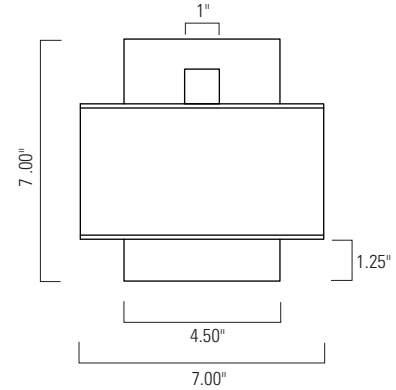

Timbale Large Sconce / TIML
 Brushed Aluminum / BA
 Shiny Opal Acrylic / AC

*WET LOCATION - OUTDOOR RATED

Timbale Small Sconce / TIMS
 Brushed Aluminum / BA
 Shiny Opal Acrylic / AC
 5.50" H X 4.25" W
 Projection: 4"

LED

UL/ETL Listed

Product Name / Model / Dimensions			Mounting Options	Diffuser Options	Finish Options	Lamping Options
Timbale Large Sconce / TIM			Standard Wall Mount / WM	Standard Shiny Opal Acrylic / AC	Standard Brushed Aluminum / BA	Standard LED / LED 1900lm 3000K CCT*, 80 CRI 20 Watts; 120v Non dimmable
Height	Width	Projection				
7.00"	7.00"	8.75"				
*WET LOCATION - OUTDOOR RATED						