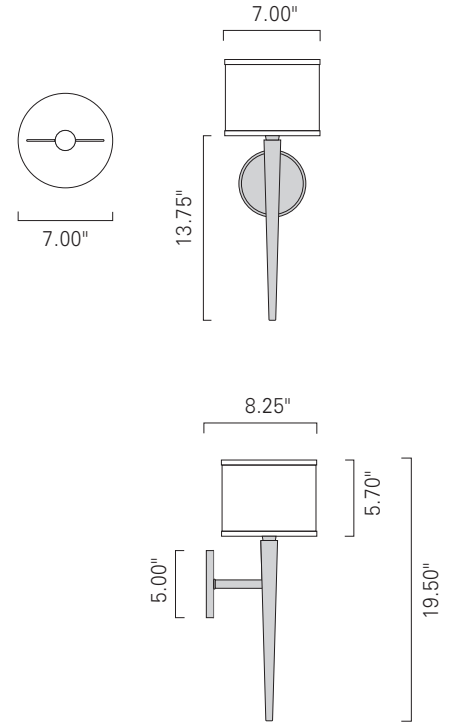

Product Name **Solstice Sconce**

Model Number **SOL**

Solstice Sconce SOL  
Polished Nickel / PN

Product Name / Model / Dimensions			Mounting Options	Diffuser Options	Finish Options	Lamping Options
Solstice Sconce / SOL			<b>Standard</b> Wall Mount / WM	<b>Standard</b> White Linen / WL	<b>Standard</b> Architectural Bronze / AB Polished Brass / PB Satin Brass / SB  <b>Premium</b> Brushed Nickel / BN Polished Nickel / PN	<b>Standard</b> Incandescent / IN (1) 60W max candelabra
Height	Shade	Projection				
19.50"	7.00"	8.25"				