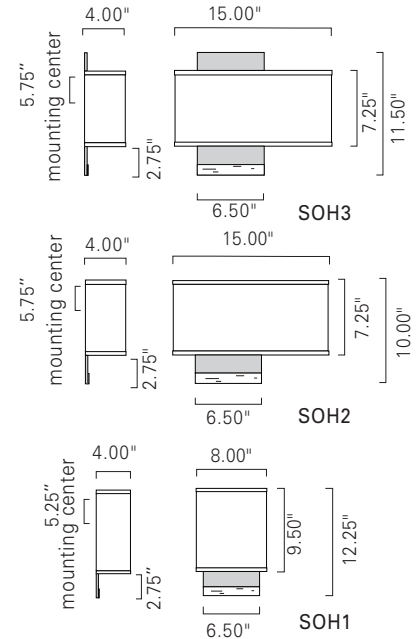

★USA MADE

INC- CFL- LED- ADA

Product Name / Model / Dimensions	Mounting Options	Diffuser Options	Finish Options	Lamping Options						
Soho Double Sconce / SOH2 <table border="1"> <tr> <th>Height</th> <th>Width</th> <th>Projection</th> </tr> <tr> <td>10.00"</td> <td>15.00"</td> <td>4.00"</td> </tr> </table> ILEX Catalog Reprint Page 28	Height	Width	Projection	10.00"	15.00"	4.00"	Standard Wall Mount / WM	Standard Cream Linen Shade / CS Optional Custom Color Acrylic Juncton box behind shade	Standard Brushed Aluminum + Bamboo / BABB Brushed Aluminum + Mahogany / BAMH Premium Brushed Aluminum / BA Polished Aluminum / PA	Standard Incandescent / IN (2) 60w max candelabra Optional Fluorescent / FL (2) CFTR 32W GX24q-3 120v LED / LED 2592lm 3000K CCT 90 CRI min 36 Watts 120 Volts ELV dimmable
Height	Width	Projection								
10.00"	15.00"	4.00"								
Soho Double Sconce / SOH3 <table border="1"> <tr> <th>Height</th> <th>Width</th> <th>Projection</th> </tr> <tr> <td>11.50"</td> <td>15.00"</td> <td>4.00"</td> </tr> </table> ILEX Catalog Reprint Page 28	Height	Width	Projection	11.50"	15.00"	4.00"	Standard Wall Mount / WM	Standard Cream Linen Shade / CS Optional Custom Color Acrylic Juncton box behind shade	Standard Brushed Aluminum + Bamboo / BABB Brushed Aluminum + Black Enamel / BABL Brushed Aluminum + Mahogany / BAMH Premium Brushed Aluminum / BA Polished Aluminum / PA	Standard Incandescent / IN (2) 60w max candelabra Optional Fluorescent / FL (2) CFTR 32W GX24q-3 120v LED / LED 2592lm 3000K CCT 90 CRI min 36 Watts 120 Volts ELV dimmable
Height	Width	Projection								
11.50"	15.00"	4.00"								
Soho Single Sconce / SOH1 <table border="1"> <tr> <th>Height</th> <th>Width</th> <th>Projection</th> </tr> <tr> <td>12.25"</td> <td>8.00"</td> <td>4.00"</td> </tr> </table> ILEX Catalog Reprint Page 27	Height	Width	Projection	12.25"	8.00"	4.00"	Standard Wall Mount / WM	Standard Cream Linen Shade / CS Optional Custom Color Acrylic Juncton box behind shade	Standard Brushed Aluminum + Bamboo / BABB Brushed Aluminum + Black Enamel / BABL Brushed Aluminum + Mahogany / BAMH Premium Brushed Aluminum / BA Polished Aluminum / PA	Standard Incandescent / IN (1) 60w max candelabra Optional Fluorescent / FL (1) CFTR 26W GX24q-3 120v LED / LED 1296lm 3000K CCT 90 CRI min 22 Watts 120 Volts ELV dimmable
Height	Width	Projection								
12.25"	8.00"	4.00"								