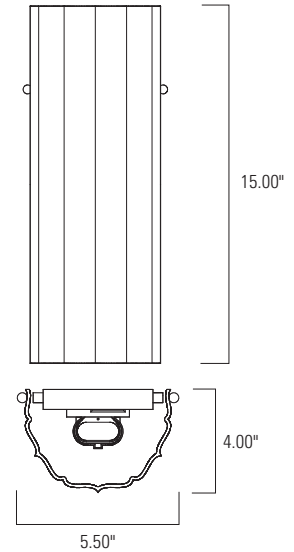

IN ADA

Product Name / Model / Dimensions			Mounting Options	Diffuser Options	Finish Options	Lamping Options
Libro Glass Sconce / LIBS			Standard Wall Mount / WM	Standard Opaline / OP Amber Gold Fleck / AG	Standard Architectural Bronze / AB Antique Brass / AN Polished Brass / PB Satin Brass / SB Premium Brushed Nickel / BN Polished Nickel / PN	Standard Incandescent / IN (1) 75W medium base T10 Edison (12" T10 Recommended)
Height	Width	Projection				
15.00"	5.50"	4.00"				

*See technical sheets Libro 1 / LIB1, Libro 3 / LIB3, Libro 5 / LIB5, and Libro Flush Mount / LIB for additional information

2_2016