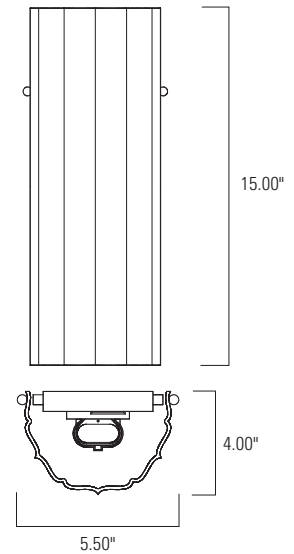

IN ADA

Product Name / Model / Dimensions			Mounting Options	Diffuser Options	Finish Options	Lamping Options
Libro Glass Sconce / LIBS			Standard Wall Mount / WM	Standard Opaline / OP Amber Gold Fleck / AG	Standard Architectural Bronze / AB Antique Brass / AN Polished Brass / PB Satin Brass / SB Premium Brushed Nickel / BN Polished Nickel / PN	Standard Incandescent / IN (1) 75W medium base T10 Edison (12" T10 Recommended)
Height	Width	Projection				
15.00"	5.50"	4.00"				

*See technical sheets Libro 1 / LIB1, Libro 3 / LIB3, Libro 5 / LIB5, and Libro Flush Mount / LIB for additional information