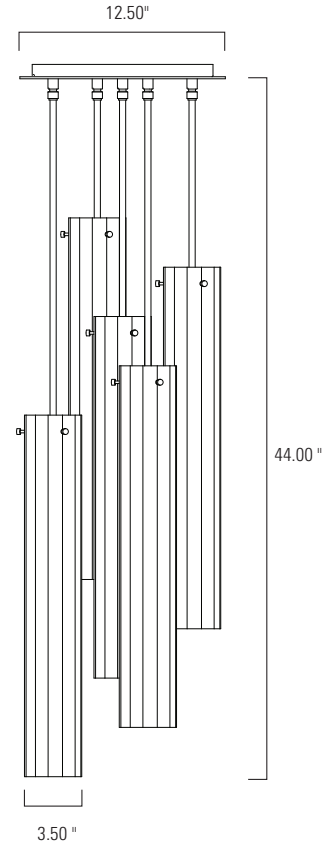

Product Name **Libro 5 Glass Pendant**
Model Number **LIB5**

Libro 5 Glass Pendant / LIB5
Polished Brass / PB Amber Gold Fleck / AG

*LIB1 Libro 1 Glass Pendant
Architectural Bronze / AB
Amber Gold Fleck / AG

*LIBS Libro Sconce
Polished Nickel / PN
Amber Gold Fleck / AG

*LIB3 Libro 3 Glass Pendant
Polished Nickel / PN
Opaline / OP

*LIB Libro Glass Flush Mount
Opaline Glass / OP
Brushed Nickel / BN

Product Name / Dimensions	Mounting Options	Diffuser Options	Finish Options	Lamping Options				
Libro 5 Glass Pendant / LIB5								
<table border="1"> <tr> <td>Width</td> <td>Overall Height</td> </tr> <tr> <td>12.50"</td> <td>44.00"</td> </tr> </table>	Width	Overall Height	12.50"	44.00"	<p>Standard Tube / TU Black Cord / BC White Cord / WC</p>	<p>Standard Opaline / OP Amber Gold Fleck / AG</p>	<p>Standard Architectural Bronze / AB Antique Brass / AN Polished Brass / PB Satin Brass / SB</p> <p>Premium Brushed Nickel / BN Polished Nickel / PN</p>	<p>Standard Incandescent / IN (5) 75W T10 Edison</p> <p>(12" T10 Recommended)</p>
Width	Overall Height							
12.50"	44.00"							

*See technical sheets Libro 1 / LIB1, Libro 3 / LIB3, Libro Sconce / LIBS and Libro Flush Mount / LIB for additional information