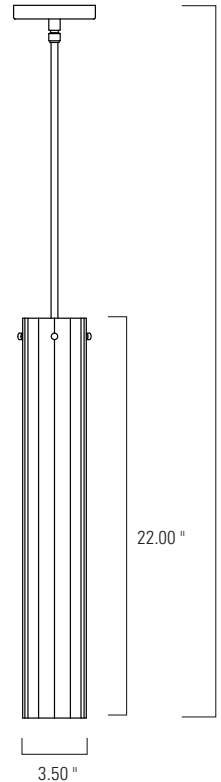

\*LIB5 Libro 5 Glass Pendant  
Polished Brass / PB  
Amber Gold Fleck / AG

\*LIBS Libro Sconce  
Polished Nickel / PN  
Amber Gold Fleck / AG

\*LIB3 Libro 3 Glass Pendant  
Polished Nickel / PN  
Opaline / OP

\*LIB Libro Glass Flush Mount  
Opaline Glass / OP  
Brushed Nickel / BN

**Libro 1 Glass Pendant / LIB1**  
Architectural Bronze / AB  
Polished Nickel / PN  
Opaline / OP  
Amber Gold Fleck / AG

Product Name / Dimensions	Mounting Options	Diffuser Options	Finish Options	Lamping Options				
Libro 1 Glass Pendant / LIB1  <table border="1"> <tr> <td>Width</td> <td>Overall Height</td> </tr> <tr> <td>4.50"</td> <td>44.00"</td> </tr> </table>	Width	Overall Height	4.50"	44.00"	<b>Standard</b> Tube / TU Black Cord / BC White Cord / WC	<b>Standard</b> Opaline / OP Amber Gold Fleck / AG	<b>Standard</b> Architectural Bronze / AB Antique Brass / AN Polished Brass / PB Satin Brass / SB  <b>Premium</b> Brushed Nickel / BN Polished Nickel / PN	<b>Standard</b> Incandescent / IN (1) 75W T10 Edison  (12" T10 Edison Recommended)
Width	Overall Height							
4.50"	44.00"							

\*See technical sheets Libro 3 / LIB3, Libro 5 / LIB5, Libro Sconce / LIBS and Libro Flush Mount / LIB for additional information