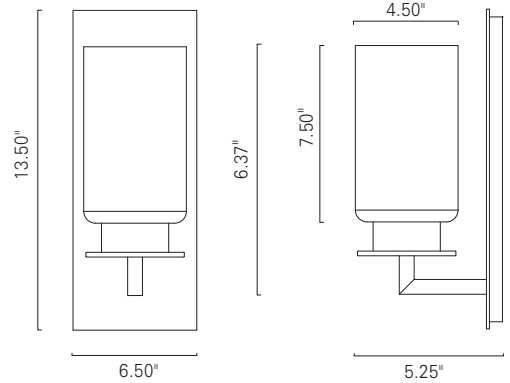

Product Name **Jade Sconce**

Model Number **JAD**

Jade Sconce / JAD
Bronze / BR
Matte Opal / MO

JAD-WM-MO-PN-IN

Product Name / Model / Dimensions			Mounting Options	Diffuser Options	Finish Options	Lamping Options
Jade Sconce / JAD			Standard Wall Mount / WM	Standard Matte Opal Glass / MO	Standard Brushed Nickel / BN Polished Nickel / PN Bronze / BR	Standard Incandescent / IN (1) 100W max medium base Edison
Height	Width	Depth				
13.50"	5.25"	6.50"				