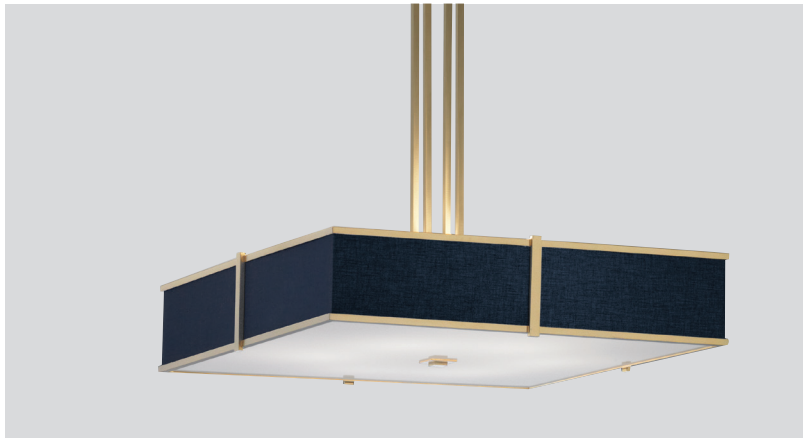

Product Name  
 Model Number  
 Project Name  
 Fixture Type

Quantity

Hat Box Square / HSP30 Navy Blue / NB Quad Stem / QS Satin Brass / SB

The Hatbox Series is available in Round / HR, Rectangular/ HRE, Square/ HS and Oval/ HO shapes. The Series is available in a variety of stem options and square or round wall sconces.