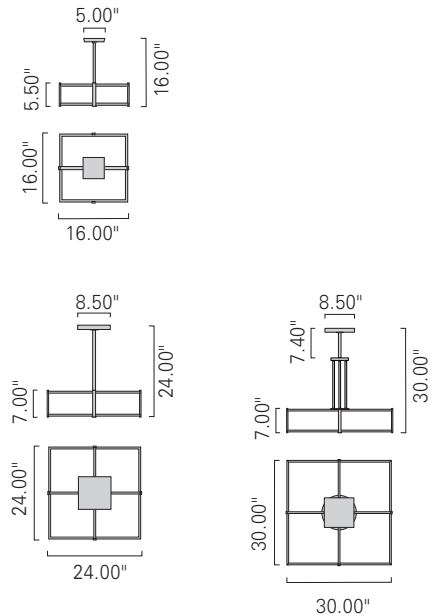

LED IN CFL

UL/ETL Listed

Product Name / Model / Dimensions	Mounting Options	Diffuser Options	Finish Options	Lamping Options						
<b>Hatbox 16" Square Pendant / HSP16</b> <table border="1"> <tr> <th>Width</th> <th>Body Height</th> <th>OA Height</th> </tr> <tr> <td>16.00"</td> <td>5.50"</td> <td>16.00"</td> </tr> </table> canopy 5.50"	Width	Body Height	OA Height	16.00"	5.50"	16.00"	<b>Standard</b> Single Stem / SS  <b>Optional</b> Quad Stem / QS	<b>Standard</b> Shiny Opal Acrylic / AC  <b>Fabric Diffuser</b> Navy Blue / NB Burlap White / BW Textured White / TW Textured Cream / TC	<b>Standard</b> Architectural Bronze Powder Coat / ABPC Architectural Bronze / AB Polished Brass / PB Satin Brass / SB  <b>Premium</b> Brushed Nickel / BN Polished Nickel / PN	<b>Standard</b> LED / LED 5200lm, 3000K CCT, 80CRI 42 Watts, 120-277v, 0-10VDC Dimming, 1% Incandescent / IN (2) 60W max candelabra  <b>Optional</b> Fluorescent / FL (2) CFTR 26W GX24q-3 120v
Width	Body Height	OA Height								
16.00"	5.50"	16.00"								
<b>Hatbox 24" Square Pendant / HSP24</b> <table border="1"> <tr> <th>Width</th> <th>Body Height</th> <th>OA Height</th> </tr> <tr> <td>24.00"</td> <td>7.00"</td> <td>24.00"</td> </tr> </table> canopy 9.00"	Width	Body Height	OA Height	24.00"	7.00"	24.00"	<b>Standard</b> Single Stem / SS  <b>Optional</b> Quad Stem / QS	<b>Standard</b> Shiny Opal Acrylic / AC  <b>Fabric Diffuser</b> Navy Blue / NB Burlap White / BW Textured White / TW Textured Cream / TC	<b>Standard</b> Architectural Bronze Powder Coat / ABPC Architectural Bronze / AB Polished Brass / PB Satin Brass / SB  <b>Premium</b> Brushed Nickel / BN Polished Nickel / PN	<b>Standard</b> LED / LED 7000lm, 3000K CCT, 80 CRI 62 Watts, 120-277v, 0-10VDC Dimming, 1% Incandescent / IN (4) 60w max candelabra  <b>Optional</b> Fluorescent / FL (4) CFTR 26W GX24q-3 120v
Width	Body Height	OA Height								
24.00"	7.00"	24.00"								
<b>Hatbox 30" Square Pendant / HSP30</b> <table border="1"> <tr> <th>Width</th> <th>Body Height</th> <th>OA Height</th> </tr> <tr> <td>30.00"</td> <td>7.00"</td> <td>30.00"</td> </tr> </table> canopy 9.00"	Width	Body Height	OA Height	30.00"	7.00"	30.00"	<b>Standard</b> Double Stem / DS  <b>Optional</b> Quad Stem / QS	<b>Standard</b> Shiny Opal Acrylic / AC  <b>Fabric Diffuser</b> Navy Blue / NB Burlap White / BW Textured White / TW Textured Cream / TC	<b>Standard</b> Architectural Bronze Powder Coat / ABPC Architectural Bronze / AB Polished Brass / PB Satin Brass / SB  <b>Premium</b> Brushed Nickel / BN Polished Nickel / PN	<b>Standard</b> LED / LED 11200lm, 3000K CCT, 80 CRI 92 Watts, 120-277v, 0-10VDC Dimming, 1% Incandescent / IN (6) 60w max candelabra  <b>Optional</b> Fluorescent / FL (6) CFTR 26W GX24q-3 120v
Width	Body Height	OA Height								
30.00"	7.00"	30.00"								