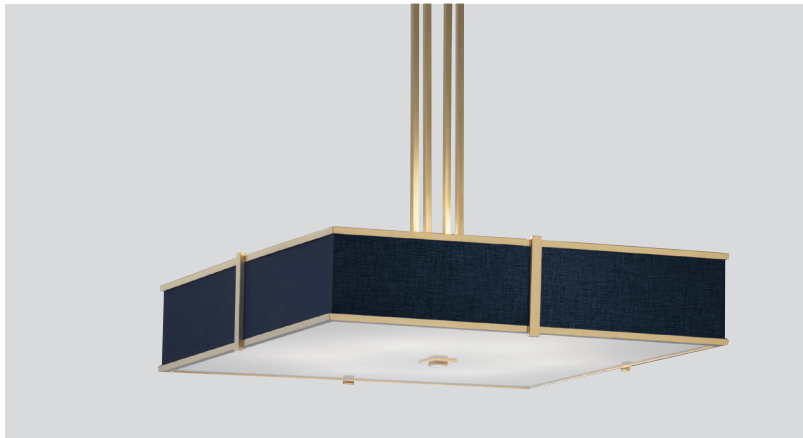

Product Name
 Model Number
 Project Name
 Fixture Type

Quantity

Hat Box Square / HSP30 Navy Blue / NB Quad Stem / QS Satin Brass / SB

The Hatbox Series is available in Round / HR, Rectangular/ HRE, Square/ HS and Oval/ HO shapes. The Series is available in a variety of stem options and square or round wall sconces.