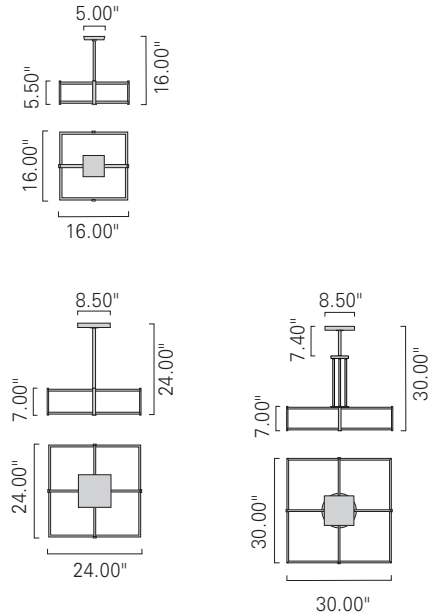

Product Name
 Model Number
 Project Name
 Fixture Type

Quantity

Hat Box Square / HSP30 Navy Blue / NB Quad Stem / QS Satin Brass / SB

The Hatbox Series is available in Round / HR, Rectangular/ HRE, Square/ HS and Oval/ HO shapes. The Series is available in a variety of stem options and square or round wall sconces.