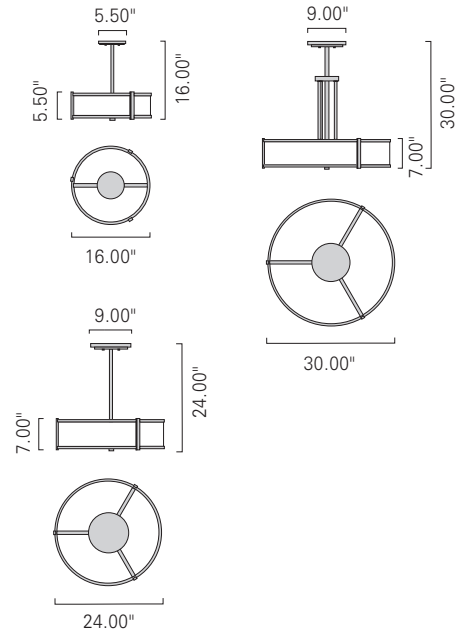

LED **IN** **CFL**

UL/ETL Listed

Product Name / Model / Dimensions			Mounting Options	Diffuser Options	Finish Options	Lamping Options
Hatbox 16" Round Pendant / HRP16			Standard Single Stem / SS	Standard Shiny Opal Acrylic / AC Fabric Diffuser Navy Blue / NB Burlap White / BW Textured White / TW Textured Cream / TC	Standard Architectural Bronze Powder Coat / ABPC Architectural Bronze / AB Polished Brass / PB Satin Brass / SB Premium Brushed Nickel / BN Polished Nickel / PN	Standard LED / LED 5200lm, 3000K CCT, 80 CRI 42 Watts, 120-277v, 0-10VDC Dimming, 1% Incandescent / IN (2) 60W max candelabra Optional Fluorescent / FL (2) CFTR 26W GX24q-3 120v
Diameter	Body Height	OA Height				
16.00"	5.50"	16.00"				
canopy 5.50"						
Hatbox 24" Round Pendant / HRP24			Standard Single Stem / SS Optional Triple Stem / TS	Standard Shiny Opal Acrylic / AC Fabric Diffuser Navy Blue / NB Burlap White / BW Textured White / TW Textured Cream / TC	Standard Architectural Bronze Powder Coat / ABPC Polished Brass / PB Satin Brass / SB Premium Architectural Bronze / AB Brushed Nickel / BN Polished Nickel / PN	Standard LED / LED 7000lm, 3000K CCT, 80 CRI 62 Watts, 120-277v, 0-10VDC Dimming, 1% Incandescent / IN (4) 60W max candelabra Optional Fluorescent / FL (4) CFTR 26W GX24q-3 120v
Diameter	Body Height	OA Height				
24.00"	7.00"	24.00"				
canopy 9.00"						
Hatbox 30" Round Pendant / HRP30			Standard Double Stem / DS Optional Triple Stem / TS	Standard Shiny Opal Acrylic / AC Fabric Diffuser Navy Blue / NB Burlap White / BW Textured White / TW Textured Cream / TC	Standard Architectural Bronze Powder Coat / ABPC Polished Brass / PB Satin Brass / SB Premium Architectural Bronze / AB Brushed Nickel / BN Polished Nickel / PN	Standard LED / LED 11200lm, 3000K CCT, 80 CRI 92 Watts, 120-277v, 0-10VDC Dimming, 1% Incandescent / IN (6) 60W max candelabra Optional Fluorescent / FL (6) CFTR 26 or 30W GX24q-3 120v
Diameter	Body Height	OA Height				
30.00"	7.00"	30.00"				
canopy 9.00"