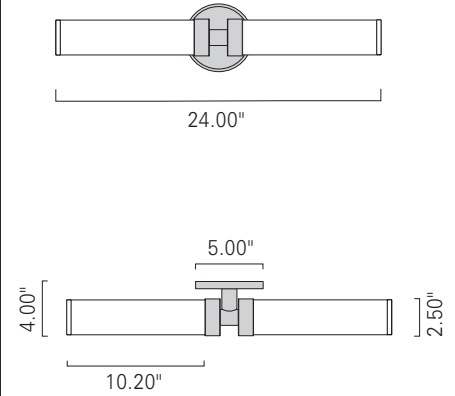

Product Name **Essence Double Sconce**

Model Number **EDS**

Essence Double Sconce, EDS  
Shiny White Glass / SW  
Polished Nickel / PN

**IN** **CFL** **LED** **ADA**

Product Name / Model / Dimensions			Mounting Options	Diffuser Options	Finish Options	Lamping Options
Essence Double Sconce / EDS			<b>Standard</b> Wall Mount / WM  Must specify vertical or horizontal mount when ordering	<b>Standard</b> Shiny White Glass / SW	<b>Standard</b> Architectural Bronze / AB Architectural Bronze Powder Coat / ABPC Antique Brass / AN Polished Brass / PB Satin Brass / SB  <b>Premium</b> Brushed Nickel / BN Polished Nickel / PN	<b>Standard</b> Incandescent / IN (2) 60W max medium base T-10 Edison  <b>Optional</b> Fluorescent / FL (2) CF13W G24q-1 120v  LED / LED 3456lm 3000K CCT ELV dimmable
Height	Width	Projection				
5.00"	24.00"	4.00"				

3\_2016

The Essence is available in a Rectangle Single Sconce, a Round Single Sconce and a Double Sconce. Specify vertical or horizontal mount when ordering the Essence Double Sconce. The Essence Double Sconce is not available with a dimmable ballast.