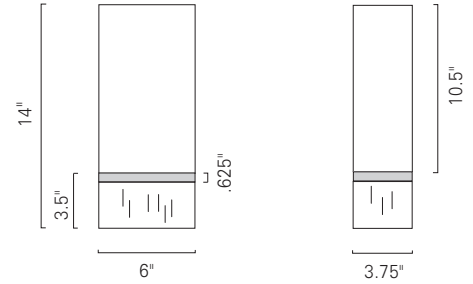

Wide Cube Sconce **CUBW**
 Brushed Nickel / **BN** Honey / **HO**
 Acrylic / **AC**

A taller version is available see the Cube Tall Sconce / CUBT 19.50" high on the ILEX website for complete details

LED **CFL** **ADA**

UL/ETL Listed

Product Name / Model / Dimensions	Mounting Options	Diffuser Options	Finish Options	Lamping Options						
Cube Wide Sconce / CUBW <table border="1"> <tr> <th>Height</th> <th>Width</th> <th>Depth</th> </tr> <tr> <td>14.00"</td> <td>6.00"</td> <td>3.75"</td> </tr> </table>	Height	Width	Depth	14.00"	6.00"	3.75"	Standard Wall Mount / WM	Standard Shiny Opal Acrylic / AC	Standard Architectural Bronze / AB Polished Brass / PB Satin Brass / SB Premium Brushed Nickel / BN Polished Nickel / PN Wood Finishes Ebony / EB Honey / HO	Standard Fluorescent / FL (1) FT 18W 2G11 120v Option LED / LED 1296lm 3000K CCT, 80 CRI 22 Watts; ELV dimmable
Height	Width	Depth								
14.00"	6.00"	3.75"								