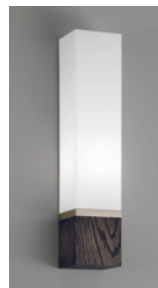

Wide Cube Sconce **CUBW**
 Brushed Nickel / **BN** Honey / **HO**
 Acrylic / **AC**

A taller version is available see the Cube Tall Sconce / CUBT 19.50" high on the ILEX website for complete details

LED **CFL** **ADA**

UL/ETL Listed

Product Name / Model / Dimensions	Mounting Options	Diffuser Options	Finish Options	Lamping Options						
Cube Wide Sconce / CUBW <table border="1"> <tr> <th>Height</th> <th>Width</th> <th>Depth</th> </tr> <tr> <td>14.00"</td> <td>6.00"</td> <td>3.75"</td> </tr> </table>	Height	Width	Depth	14.00"	6.00"	3.75"	Standard Wall Mount / WM	Standard Shiny Opal Acrylic / AC	Standard Architectural Bronze / AB Polished Brass / PB Satin Brass / SB Premium Brushed Nickel / BN Polished Nickel / PN Wood Finishes Ebony / EB Honey / HO	Standard Fluorescent / FL (1) FT 18W 2G11 120v Option LED / LED 1296lm 3000K CCT, 80 CRI 22 Watts; ELV dimmable
Height	Width	Depth								
14.00"	6.00"	3.75"								