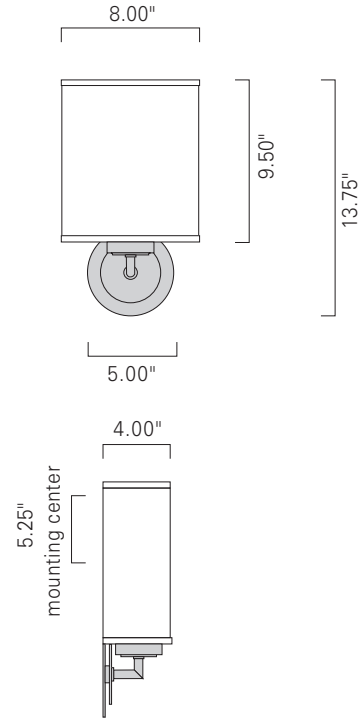

★USA MADE

Columbus Circle Single Sconce COL1  
 Polished Nickel +  
 Brushed Nickel / PNB

City Series  
 Double Sconce  
 Shown with  
 Acrylic Diffuser  
[ilexlight.com](http://ilexlight.com)  
 search: acrylic

**LED INC ADA**

UL/ETL Listed

The City Series ADA products are available in a variety of styles and finishes.

Product Name / Model / Dimensions			Mounting Options	Diffuser Options	Finish Options	Lamping Options
Columbus Circle Single Sconce / COL1			<b>Standard</b> Wall Mount / WM	<b>Standard</b> Cream Linen Shade / CS	<b>Standard</b> Architectural Bronze / AB Polished Brass / PB Satin Brass / SB	<b>Standard</b> Incandescent / IN (1) 60W max candelabra
Height	Width	Projection				
13.75"	8.00"	4.00"		<b>Optional</b> Custom Color Acrylic	<b>Premium</b> Brushed Nickel / BN Polished Nickel / PN	<b>Optional</b> LED / LED 1296lm 3000K CCT, 80 CRI 22 Watts; 120v or 277v ELV dimmable (must specify 277v)