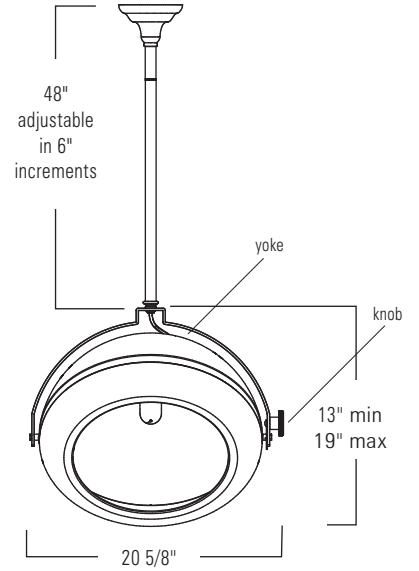

# I L E X

Product Name **Chroma Extension Tilt**

Model Number **CHRT**

**Chroma Tilt Pendant**  
Architectural Bronze Powder Coat / ABPC  
Yoke Matte Black Powder Coat / MBPC  
Knob shown in Satin Brass / SB

**Chroma Tilt Wall Mount / CHRW**  
Polished Aluminum / PA

**Chroma Wood Tripod / CHRTR**  
Dome Matt Black  
Powder Coat / MBPC  
Knob Brushed Nickel / BN

**Chroma Pendant / CHR**  
Shiny Red Powder Coat / SRPC

Product Name / Dimensions	Mounting Options	Dome Finish Options	Lamping Options						
<p>Chroma Tilt Pendant / CHRT</p> <table border="1"> <tr> <td>Body-Height</td> <td>Width</td> <td>Overall Height</td> </tr> <tr> <td>12 1/2"</td> <td>20 5/8"</td> <td>67" maximum</td> </tr> </table>	Body-Height	Width	Overall Height	12 1/2"	20 5/8"	67" maximum	<p><b>Standard</b> Single Stem / SS</p>	<p><b>Standard</b> Architectural Bronze Powder Coat / ABPC Polished Aluminum / PA Brushed Aluminum / BA Matte Black Powder Coat / MB <b>Metal Knob Finish</b> Brushed Nickel / BN Satin Brass / SB <b>Standard</b> Stem, Canopy and Yoke Matte Black / MB ONLY  <b>Premium</b> Custom Colors</p>	<p><b>Standard</b> Incandescent / IN (1) 150W max medium base Edison  <b>LED</b></p>
Body-Height	Width	Overall Height							
12 1/2"	20 5/8"	67" maximum							