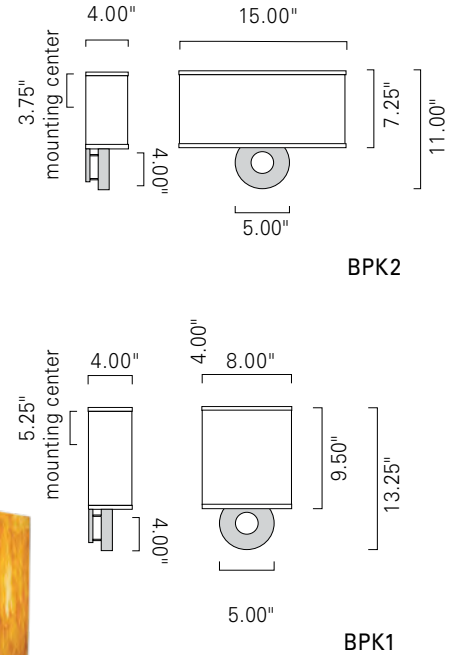

Bryant Park2 Double Sconce BPK2
Brushed Aluminum/ BA

★USA MADE

Bryant Park1 Single Sconce BPK1
Brushed Aluminum/ BA

City Series Double Sconce
Shown with Acrylic Diffuser
ilexlight.com search: acrylic

INC **CFL** **LED** **ADA**

Product Name / Model / Dimensions			Mounting Options	Diffuser Options	Finish Options	Lamping Options
Bryant Park Double Sconce / BPK2			Standard Wall Mount / WM Optional Solid Backplate	Standard Cream Linen Shade / CS Optional Custom Color Acrylic Junction box behind shade	Standard Architectural Bronze Powder Coat / ABPC Brushed Aluminum / BA Polished Aluminum / PA Matte Black / MB Matte White Powder Coat / MW	Standard Incandescent / IN (2) 60W max candelabra Optional Fluorescent / FL (2) CFTR 32W GX24q-3 120v LED / LED 2592lm 3000K CCT 90 CRI min 36 Watts 120 Volts ELV dimmable
Height	Width	Projection				
11.00"	15.00"	4.00"				
Bryant Park Single Sconce / BPK1			Standard Wall Mount / WM Optional Solid Backplate	Standard Cream Linen Shade / CS Optional Custom Color Acrylic Junction box behind shade	Standard Architectural Bronze Powder Coat / ABPC Brushed Aluminum / BA Polished Aluminum / PA Matte Black / MB Matte White Powder Coat / MW	Standard Incandescent / IN (1) 60W max candelabra Optional Fluorescent / FL (1) CFTR 26W GX24q-3 120v LED / LED 1296lm 3000K CCT 90 CRI min 22 Watts 120 Volts ELV dimmable
Height	Width	Projection				
13.50"	8.00"	4.00"				