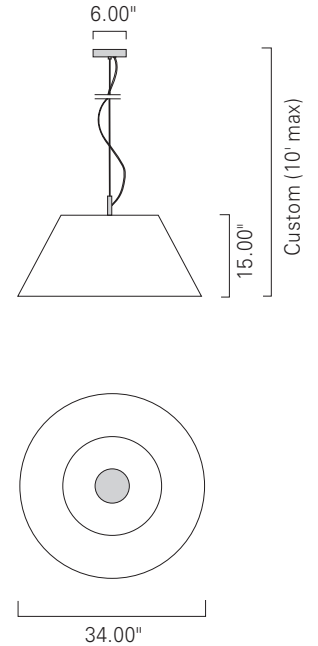

Product Name **The Big Shade**

Model Number **BIG**

The Big Shade BIG
 Brushed Nickel BN
 Aircraft Cable AC

IN **CFL**

Product Name / Model / Dimensions			Mounting Options	Diffuser Options	Finish Options	Lamping Options
Big Shade / BIG			Standard Single Stem / SS White Cord / WC Aircraft Cable / AC	Standard Shiny Opal Acrylic / AC	Standard Architectural Bronze / AB Polished Brass / PB Satin Brass / SB Premium Brushed Nickel / BN Polished Nickel / PN	Standard Incandescent / IN (1) 100W max medium base Edison Optional Fluorescent / FL (1) CFTR 26W GX24q-3 120v
Diameter	Shade Height	OA Height				
34.00"	15.00"	Custom (10' max)				