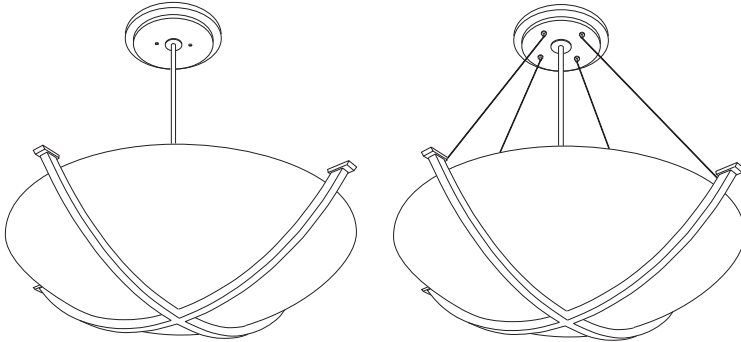

Aircraft Cable / AC

Stem Options: Bowl Series

Argos

Single Stem / SS