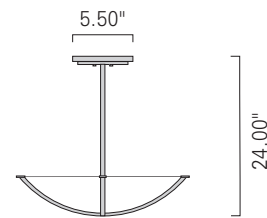

Ordering The Bowl Series By Code

Model	Mounting	Diffuser	Finish	Lamping
ARG24	SS	AC	AB	IN

This example represents an Argos Bowl pendant (**ARG24**) on a Single Stem mount (**SS**). It has a Shiny Opal Acrylic (**AC**) diffuser and is finished in Architectural Bronze (**AB**). Illumination is provided by four (4) 100 Watt maximum medium base Edison lamps.

ARG24-SS-AC-AB-IN