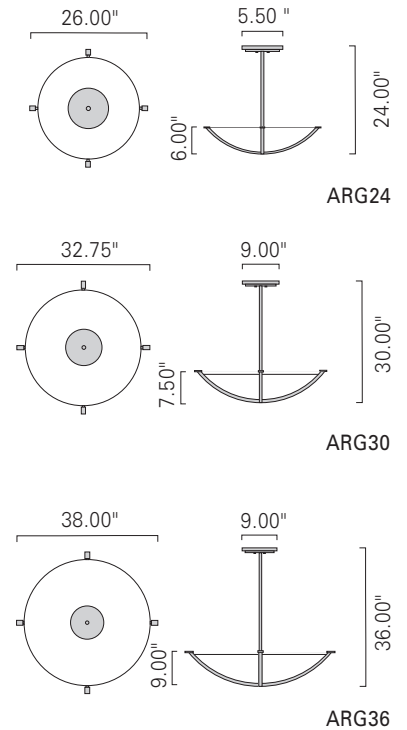

Product Names **Argos 24" Bowl**
Argos 30" Bowl
Argos 36" Bowl
 Model Numbers **ARG24, ARG30, and ARG36**

Argos ARG
 Air Craft Cable AC
 Brushed Nickel BN

IN CFL

Product Name / Model / Dimensions	Mounting Options	Diffuser Options	Finish Options	Lamping* Options						
Argos 24" Bowl / ARG24 <table border="1"> <tr> <th>Diameter</th> <th>Bowl Depth</th> <th>OA Height</th> </tr> <tr> <td>26.00"</td> <td>6.00"</td> <td>24.00"</td> </tr> </table>	Diameter	Bowl Depth	OA Height	26.00"	6.00"	24.00"	Standard Single Stem / SS Optional Aircraft Cable with Single Stem/ AC	Standard Shiny Opal Acrylic / AC Optional Matte Opal Acrylic / MA	Standard Architectural Bronze / AB Antique Brass / AN Polished Brass / PB Solid Brass / SB Premium Brushed Nickel / BN Polished Nickel / PN	Standard Incandescent / IN (4) 100W max medium base Edison Optional Fluorescent / FL (4) CFTR 26 or 32W GX24q-3 120v
Diameter	Bowl Depth	OA Height								
26.00"	6.00"	24.00"								
Argos 30" Bowl / ARG30 <table border="1"> <tr> <th>Diameter</th> <th>Bowl Depth</th> <th>OA Height</th> </tr> <tr> <td>32.75"</td> <td>7.50"</td> <td>30.00"</td> </tr> </table>	Diameter	Bowl Depth	OA Height	32.75"	7.50"	30.00"				Standard Incandescent / IN (6) 100W max medium base Edison Optional Fluorescent / FL (6) CFTR 26 or 32W GX24q-3 120v
Diameter	Bowl Depth	OA Height								
32.75"	7.50"	30.00"								
Argos 36" Bowl / ARG36 <table border="1"> <tr> <th>Diameter</th> <th>Bowl Depth</th> <th>OA Height</th> </tr> <tr> <td>38.00"</td> <td>9.00"</td> <td>36.00"</td> </tr> </table>	Diameter	Bowl Depth	OA Height	38.00"	9.00"	36.00"				Standard Incandescent / IN (6) 100W max medium base Edison Optional Fluorescent / FL (6) CFTR 26 or 32W GX24q-3120v
Diameter	Bowl Depth	OA Height								
38.00"	9.00"	36.00"								