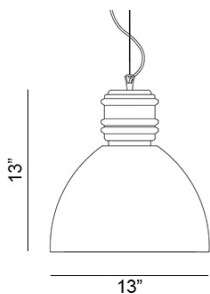

### Finishes

Gray

White

Design by: Matteo Ugolini

POWERED BY  
**GlobalLighting**

**Global Lighting**

545 Franklin Avenue, Mount Vernon, NY 10550

ph: 914.591.4095