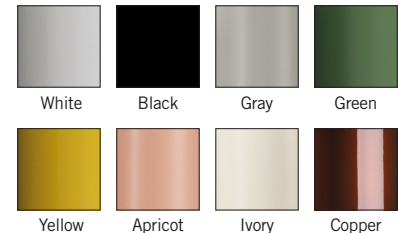

Zero

Silo Wall

Who knew a grain silo could inspire such a kicky light fixture? That's exactly what Note Design Studio used for inspiration for Silo wall, a minimalist fixture that can only be described as industrial chic. Colors range from white, black, gray, green, yellow, apricot, ivory, and copper. More RAL colors are available upon request.

Ordering Matrix

Model

12030101US (White)
12030106US (Black)
12030111US (Gray)
12030112US (Green)
12030114US (Yellow)
12030117US (Apricot)
12030146US (Ivory)
12030178US (Copper)

LED

1 x 9W GU24 A19

Color

WHT = White   YEL = Yellow
BLK = Black   APR = Apricot
GRY = Gray   IVO = Ivory
GRN = Green   CPR = Copper

Fixture as shown

12030111US	LED	GRY
Silo Wall	1 x 9W	Gray

Color

Design by: Note Design Studio

**Global
Lighting**

hello@globalighting.com | www.globalighting.com

425 Peachtree Hills Ave. NE #3 Atlanta, GA 30305
404.876.1064   sales@illumco.com