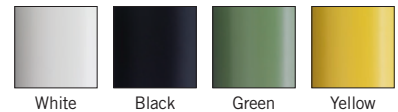

Zero

Silo Pendant

Who knew a grain silo could inspire such a kicky light fixture? That's exactly what Note Design Studio used for inspiration for Silo pendant, a minimalist fixture that can only be described as industrial chic. Colors range from white, black and copper to chic shades of yellow and green, and other colors are available upon request.

Ordering Matrix

Model

8205101 = White (Cord: White)
8205106 = Black (Cord: Black)
8205112 = Green (Cord: Clear)
8205114 = Yellow (Cord: Clear)
8205178 = Copper (Cord: Clear)

F (Fluorescent)

1 x 15W CFL Globe E-26

Finish

WHT = White
BLK = Black
GRN = Green
YEL = Yellow
CPR = Copper (Custom finish - Additional fee applies)

Fixture as shown

8205106	F	BLK
Silo Pendant	1 x 15W	Black

Finishes

Copper

Design by: Note Design Studio