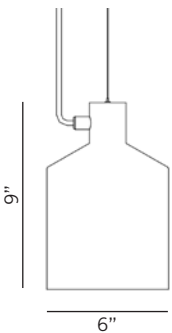

Ordering Matrix

Model

8205101 = White (Cord: White)
8205106 = Black (Cord: Black)
8205112 = Green (Cord: Clear)
8205114 = Yellow (Cord: Clear)
8205178 = Copper (Cord: Clear)

F (Fluorescent)

1 x 15W CFL Globe E-26

Finish

WHT = White
BLK = Black
GRN = Green
YEL = Yellow
CPR = Copper (Custom finish - Additional fee applies)

Fixture as shown

8205106	F	BLK
Silo Pendant	1 x 15W	Black

Finishes

Copper

Design by: Note Design Studio