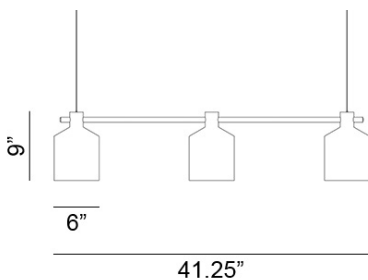

Who knew a grain silo could inspire such a kicky light fixture? That's exactly what Note Design Studio used for inspiration for Silo Trio pendant, a minimalist fixture that can only be described as industrial chic. Colors range from white and black to subdued shades of yellow and green, and other colors are available upon request.

Ordering Matrix

Model

8207301 = White (Cord: White)
8207306 = Black (Cord: Black)
8207312 = Green (Cord: Clear)
8207314 = Yellow (Cord: Clear)

LED

3 x 9W GU24 Twistlock A19

F (Fluorescent)

3 x 18W Low Profile GU24 Twistlock Spiral

Finish

WHT = White
BLK = Black
GRN = Green
YEL = Yellow

Fixture as shown

8207306	F	BLK
Silo Trio Pendant	3 x 18W	Black