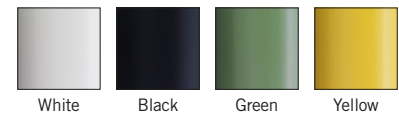

Zero

Silo Trio Pendant

Design by: Note Design Studio

Who knew a grain silo could inspire such a kicky light fixture? That's exactly what Note Design Studio used for inspiration for Silo Trio pendant, a minimalist fixture that can only be described as industrial chic. Colors range from white and black to subdued shades of yellow and green, and other colors are available upon request.

Ordering Matrix

Model

8207301 = White (Cord: White)
8207306 = Black (Cord: Black)
8207312 = Green (Cord: Clear)
8207314 = Yellow (Cord: Clear)

LED

3 x 9W GU24 Twistlock A19

F (Fluorescent)

3 x 18W Low Profile GU24 Twistlock Spiral

Finish

WHT = White
BLK = Black
GRN = Green
YEL = Yellow

Fixture as shown

8207306	F	BLK
Silo Trio Pendant	3 x 18W	Black

Finishes

POWERED BY
GlobalLighting

Global Lighting 545 Franklin Avenue, Mount Vernon, NY 10550 ph: 914.591.4095 fx: 914.591.3796 h: