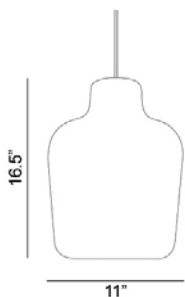

Take note of the Say My Name pendant but not for its aesthetic beauty alone; give it a nod for representing a lively dialogue between the material and its maker, as both come together in a multi-functional design made of mouth-blown Venetian glass in Italy. The beautiful gray color—available in either a glossy or a matt surface—reflect the Nordic sky during the deepest hours of dark.

Ordering Matrix

Model

660 = Smoked Glossy Gray
661 = Smoked Matte Gray

LED

1 x 6.5W E26, Edison Bulb

I (Incandescent)

1 x 40W E26, Vintage Antique

Finish

SMK GLO GRY = Smoked Glossy Gray
SMK MAT GRY = Smoked Matte Gray

Fixture as shown

660	LED	SMK GLO GRY
Say My Name Pendant	1 x 6.5	Smoked Glossy Gray