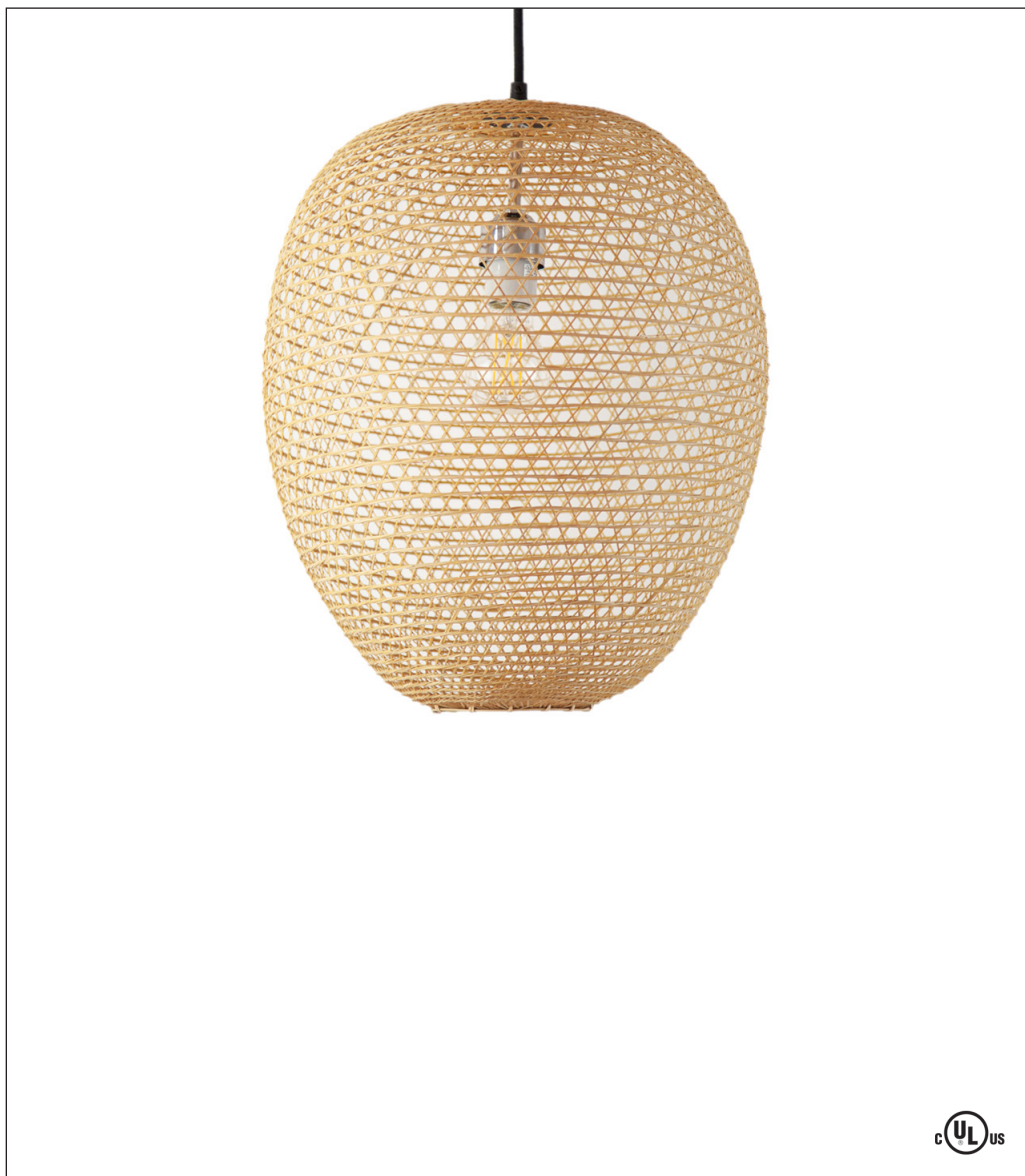

Ay Illuminate

Poy Large Pendant

Design by: Ay Lin Heinen & Nelson Sepulveda

The artisanal technique required to create the Poy Large pendant is an ancient Chinese tradition that was almost lost due to how labor intensive the process is. The Ay Illuminate fixture is woven from three double bamboo strands that create the swirling feel to the natural patterns achieved. The sophisticated treatment results in a pendant that looks extremely light and airy, though it is very sturdy and unexpectedly strong given the fact it is constructed without the use of a metal frame or glue.

Ordering Matrix

Model

303.101.05

LED

1 x 4.5W E26, A19

Shade color

NAT = Natural

Fixture as shown

303.101.05

Poy Large Pendant

LED

1 x 4.5W

NAT

Natural

Shade color

Natural

Dimensions

Height 16.75" x Width 14"

Global
Lighting

hello@globalighting.com | www.globalighting.com