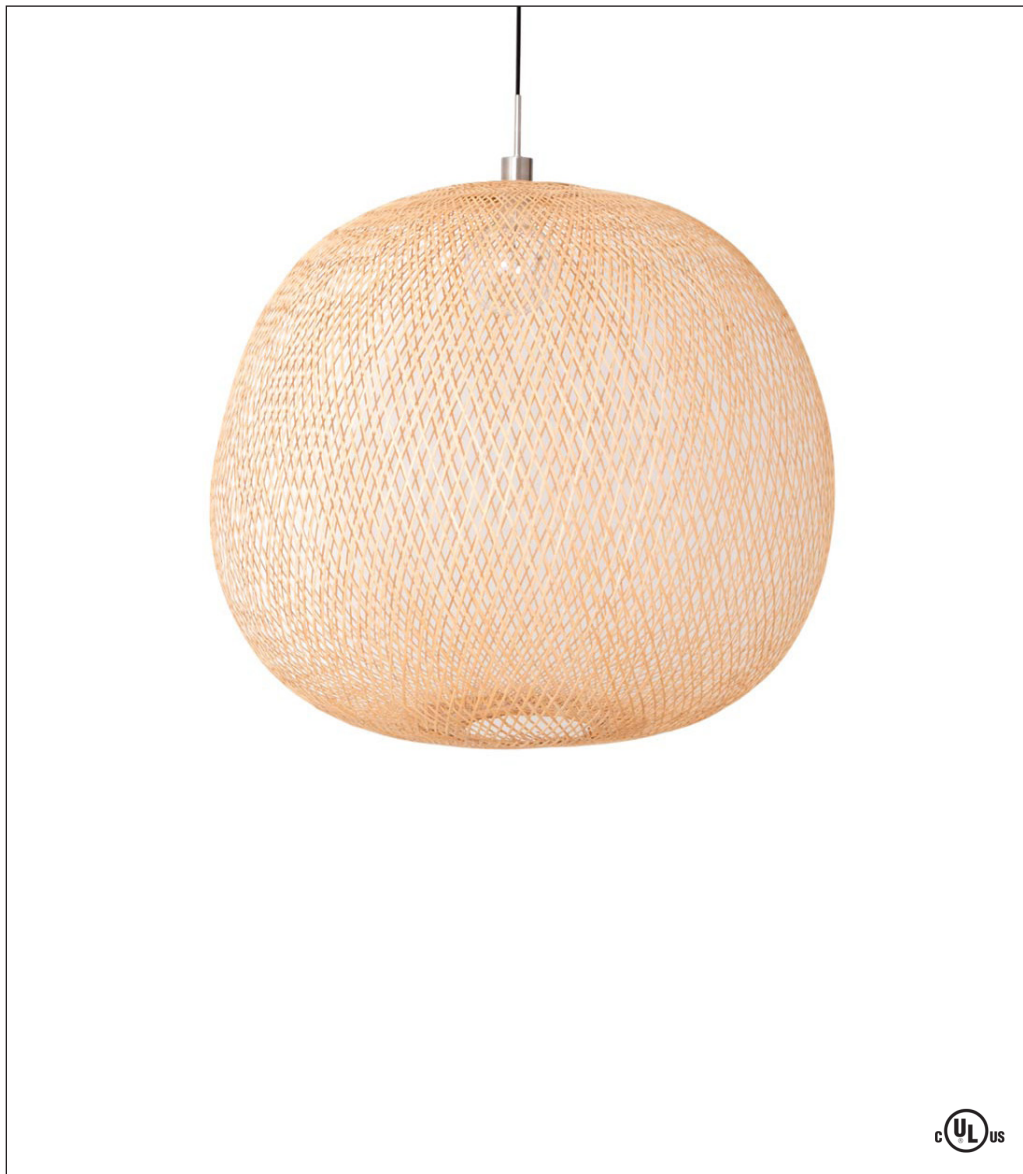

Ay Illuminate

Plum Small Pendant

Design by: Ay Lin Heinen & Nelson Sepulveda

The Plum Small pendant is sheathed in a braided bamboo shade that's as plump as its ripened namesake. The textural quality of the natural fibers surrounding the light source in a crisscross pattern filters the emitted light to cast playful patterns on surrounding surfaces. Ay Illuminate's design team, Ay Lin Heinen and Nelson Sepulveda, work with artisans to dream up these luminous creations. The fixtures are "handmade" in the truest sense of the word so longer lead-times may apply and slight variations in the profiles of each pendant may exist.

780.101.11

Plum Small Pendant

LED

1 x 4.5W

NAT

Natural

Shade color

Natural

Design by: Ay Lin Heinen & Nelson Sepulveda

The Plum Medium pendant is sheathed in a braided bamboo shade that's as plump as its ripened namesake. The textural quality of the natural fibers surrounding the light source in a crisscross pattern filters the emitted light to cast playful patterns on surrounding surfaces. Ay Illuminate's design team, Ay Lin Heinen and Nelson Sepulveda, work with artisans to dream up these luminous creations. The fixtures are "handmade" in the truest sense of the word so longer lead-times may apply and slight variations in the profiles of each pendant may exist.

Dimensions

Height 18.75" x Width 21.5"

Global
Lighting

hello@globalighting.com | www.globalighting.com

425 Peachtree Hills Ave. NE #3 Atlanta, GA 30305
404.876.1064 sales@illumco.com

Ay Illuminate

Plum Large Pendant