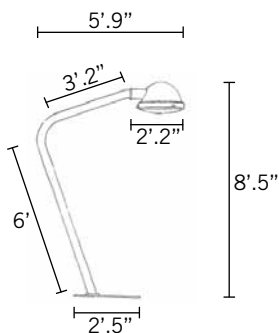

POWERED BY
GlobalLighting

Global Lighting

545 Franklin Avenue, Mount Vernon, NY 10550

ph: 914.591.4095

fx: 914.591.3796

h:

illuminaations

425 Peachtree Hills Ave. NE #3 Atlanta, GA 30305
404.876.1064

sales@illumco.com