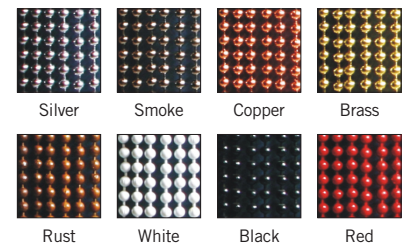

Finish

**Global
Lighting**

hello@globalighting.com | www.globalighting.com

illuminations

425 Peachtree Hills Ave. NE #3 Atlanta, GA 30305
404.876.1064 sales@illumco.com