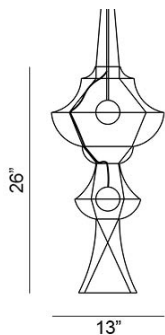

Willowlamp

Moroccan Vase 1 Small Pendant

Design by: Adam Hoets

Bringing an exotic flair to a space is easy with the Moroccan Vase 1 Small Pendant designed by Adam Hoets for Willowlamp. Each is made of metal beads dangling from flat metal bands that dictate the fixture's shape, which has fluted swells that mimic decorative vases found in its namesake country. The fixture is available with silver, smoke, copper, brass, rust, white, red and black strung beads. This family of pendants is available in a larger size, which make them even more exquisite when arranged in a grouping.

Standard cord length: 3 Feet. Custom cord lengths available upon request. Please specify when ordering.

Customization options include up to three (3) finish combinations of metallics or colors available upon request. Metallics and colors can not be combined. Please specify finish combination(s), from top to bottom by tier, when ordering.