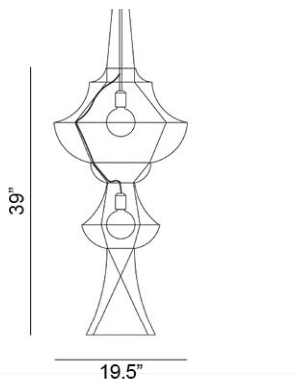

425 Peachtree Hills Ave. NE #3 Atlanta, GA 30305
 404.876.1064 sales@illumco.com

Willowlamp

Moroccan Vase 1 Large Pendant

Design by: Adam Hoets

Bringing an exotic flair to a space is easy with the Moroccan Vase 1 Large Pendant designed by Adam Hoets for Willowlamp. Each is made of metal beads dangling from flat metal bands that dictate the fixture's shape, which has fluted swells that mimic decorative vases found in its namesake country. The fixture is available with silver, smoke, copper, brass, rust, white, red and black strung beads. This family of pendants is available in a smaller size and four other shapes in various sizes, which make them even more exquisite when arranged in a grouping.