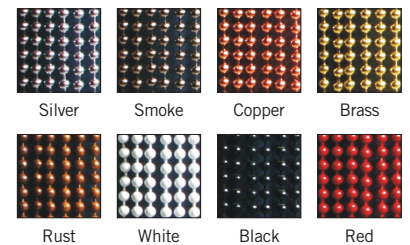

Finish

**Global
Lighting**

hello@globalighting.com | www.globalighting.com

illuminations

425 Peachtree Hills Ave. NE #3 Atlanta, GA 30305
404.876.1064 sales@illumco.com