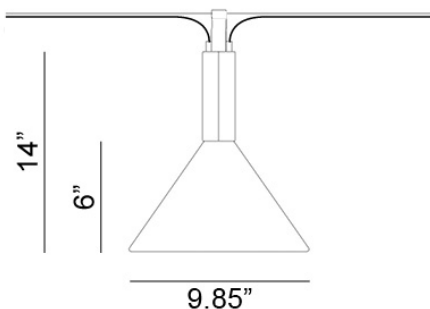

Designed by Thomas Bernstrand for Zero Interior, the Lumo Wire pendant has a conical shade that fastens cleverly to a cable strung on a wire. Made of painted die-cast aluminum, the shade comes in black, orange, gray, green, and brown/gray, and can be ordered in custom colors upon request. A matt acrylic diffuser is standard, and the pendant can also be ordered with a micro-prism diffuser. String multiple shades along a cable to create a bright installation. A power cord will be supplied with this fixture but it does not come with aircraft cable.

Ordering Matrix

Model

12131106US-WIRE (Black)
12131111US-WIRE (Gray)
12131112US-WIRE (Green)
12131141US-WIRE (Orange)
12131166US-WIRE (Brown-Gray)

*Cord Color: Black or White

LED

1 x 6.5W GU10 Bulb / 3000K / 500 Lumens
120V / Dimmable

Color/Material

BLK = Black
GRY = Gray
GRN = Green
ORG = Orange
GRY/BRN = Gray-Brown

Fixture as shown

12131106US-WIRE

Lumo Wire Pendant

LED

1 x 6.5W

BLK

Black

Color/Material

Black

Gray

Green

Orange

Brown-Gray

Global
Lighting

hello@globalighting.com | www.globalighting.com